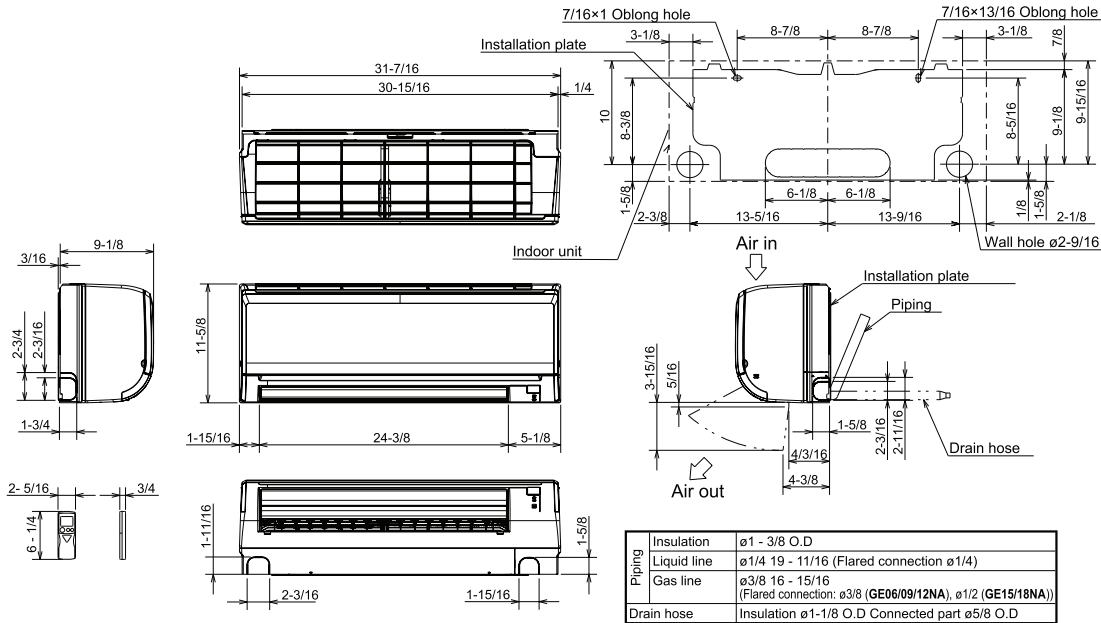

DIMENSIONS: MSY-GE15NA-8 & MUY-GE15NA2

MSY-GE15NA-8

Unit: inch

MUY-GE15NA2

Unit: inch

COOLING & HEATING

1340 Satellite Boulevard, Suwanee, GA 30024
Toll Free: 800-433-4822 www.mehvac.com