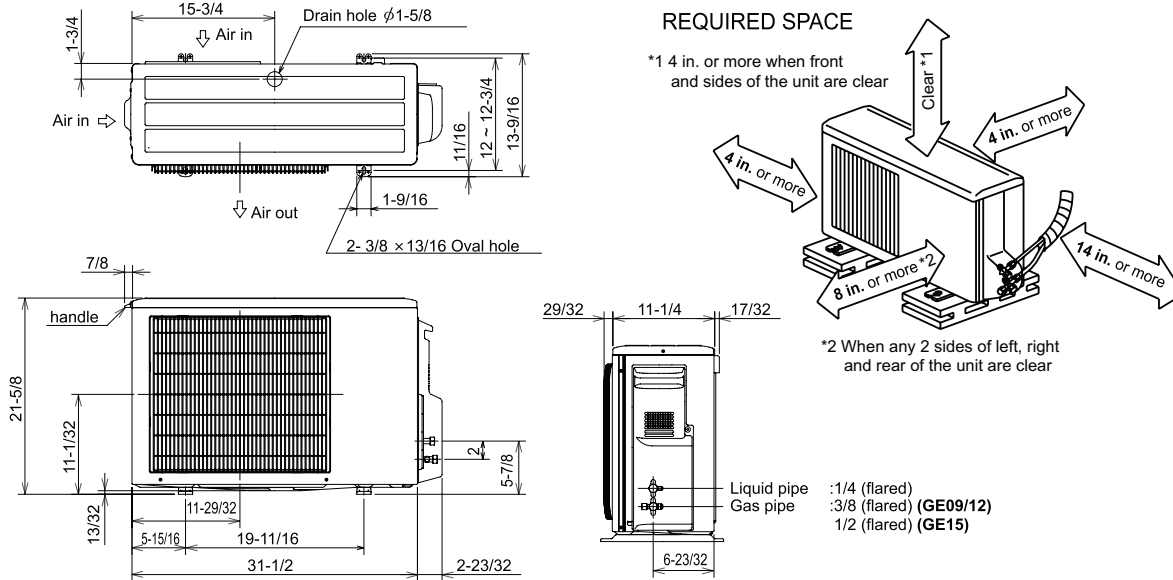

DIMENSIONS: MSY-GE15NA-8 & MUY-GE15NA2

MSY-GE15NA-8

Unit: inch

MUY-GE15NA2

Unit: inch

COOLING & HEATING

1340 Satellite Boulevard, Suwanee, GA 30024
Toll Free: 800-433-4822 www.mehvac.com