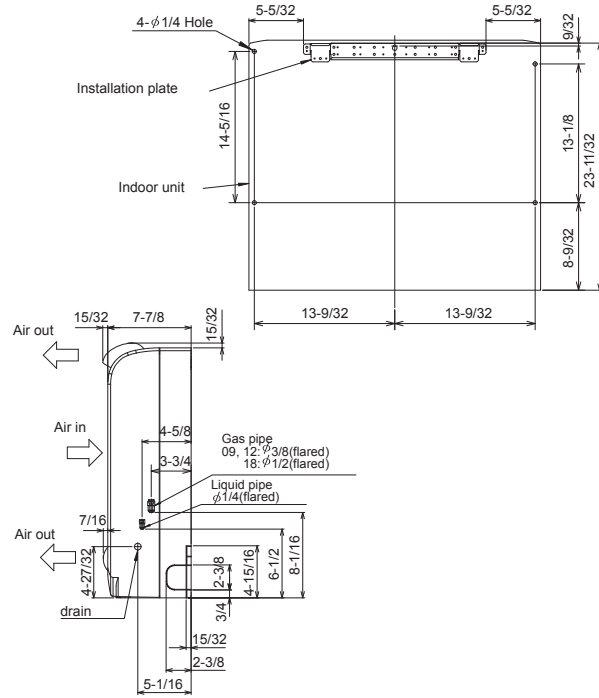

# DIMENSIONS: MFZ-KA09NA

Unit: inch

## EMBEDDING THE INDOOR UNIT IN A WALL