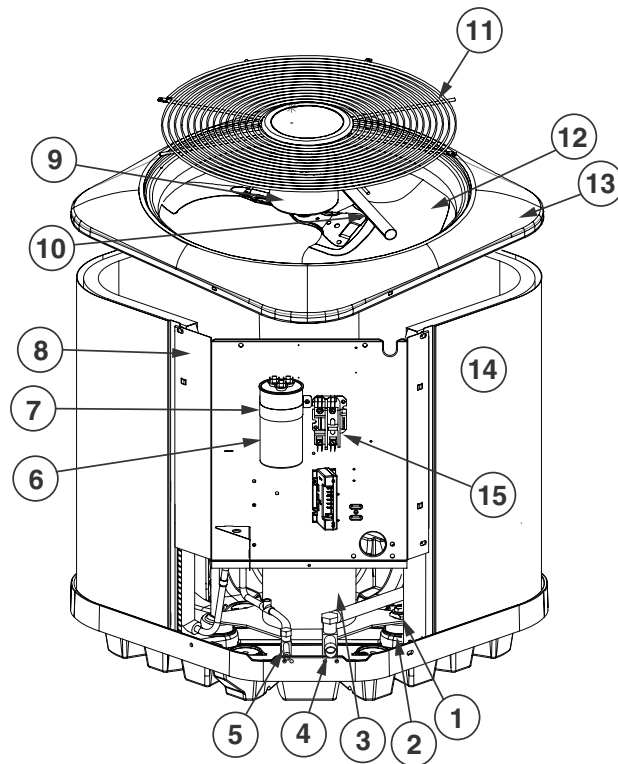

# REPLACEMENT PARTS LIST

## RESIDENTIAL SPLIT SYSTEM AIR CONDITIONER

MSA4BF SERIES

16 SEER MODELS

ITEM #	COMPONENT
1	COMPRESSOR BOLT
2	COMPRESSOR GROMMET
3	COMPRESSOR
4	REFRIGERANT VALVE (LG)
5	REFRIGERANT VALVE (SM)
6	CAPACITOR
7	CAPACITOR STRAP
8	CONTROL BOX
9	OUTDOOR FAN MOTOR
10	MOTOR WIRE CONDUIT
11	OUTDOOR FAN GRILLE
12	OUTDOOR FAN BLADE
13	TOP PAN
14	OUTDOOR COIL
15	CONTACTOR
16	ACCESS PANEL
17	CONTROL BOX COVER
18	OUTDOOR COIL GUARD

# MSA4BF SERIES RESIDENTIAL SPLIT SYSTEM AIR CONDITIONER

COMPONENT	024KB	036KB	048KC	060KC
CAPACITOR	01-0083	01-0269	01-0262	01-0084
COMPRESSOR	921844	921769	921659	921793
COMPRESSOR BLANKET	—	—	—	—
COMPRESSOR MOLDED PLUG (HV)	634660R	634660R	634660R	634660R
COMPRESSOR MOLDED PLUG (LV)	634682	634682	634682	634682
CONTACTOR	624712	624712	624713	624714
FILTER DRIER	669764	669764	669764	669764
HIGH PRESSURE SWITCH	632473	632473	632473	632473
OUTDOOR COIL	664826R	664702R	2C0731R	664879R
OUTDOOR COIL GUARD	2A1063R	2A1073R	2A1074R	2A1075R
OUTDOOR FAN BLADE	667343R	667351R	667319R	667319R
OUTDOOR FAN GRILLE	669592R	669591R	669591R	669591R
OUTDOOR FAN MOTOR	621919	622018	622656	622656
REFRIGERANT VALVE (LG)	663864R	663865R	663865R	663865R
REFRIGERANT VALVE (SM)	663862R	663862R	663862R	663862R