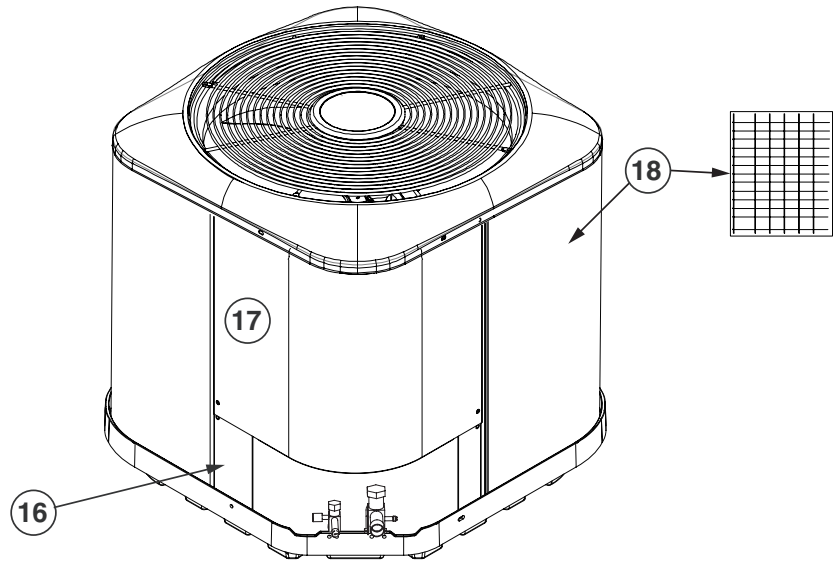

# REPLACEMENT PARTS LIST

## RESIDENTIAL SPLIT SYSTEM AIR CONDITIONER

MSA4BF SERIES

16 SEER MODELS

ITEM #	COMPONENT
1	COMPRESSOR BOLT
2	COMPRESSOR GROMMET
3	COMPRESSOR
4	REFRIGERANT VALVE (LG)
5	REFRIGERANT VALVE (SM)
6	CAPACITOR
7	CAPACITOR STRAP
8	CONTROL BOX
9	OUTDOOR FAN MOTOR
10	MOTOR WIRE CONDUIT
11	OUTDOOR FAN GRILLE
12	OUTDOOR FAN BLADE
13	TOP PAN
14	OUTDOOR COIL
15	CONTACTOR
16	ACCESS PANEL
17	CONTROL BOX COVER
18	OUTDOOR COIL GUARD

# MSA4BF SERIES RESIDENTIAL SPLIT SYSTEM AIR CONDITIONER

COMPONENT	024KB	036KB	048KC	060KC
CAPACITOR	01-0083	01-0269	01-0262	01-0084
COMPRESSOR	921844	921769	921659	921793
COMPRESSOR BLANKET	—	—	—	—
COMPRESSOR MOLDED PLUG (HV)	634660R	634660R	634660R	634660R
COMPRESSOR MOLDED PLUG (LV)	634682	634682	634682	634682
CONTACTOR	624712	624712	624713	624714
FILTER DRIER	669764	669764	669764	669764
HIGH PRESSURE SWITCH	632473	632473	632473	632473
OUTDOOR COIL	664826R	664702R	2C0731R	664879R
OUTDOOR COIL GUARD	2A1063R	2A1073R	2A1074R	2A1075R
OUTDOOR FAN BLADE	667343R	667351R	667319R	667319R
OUTDOOR FAN GRILLE	669592R	669591R	669591R	669591R
OUTDOOR FAN MOTOR	621919	622018	622656	622656
REFRIGERANT VALVE (LG)	663864R	663865R	663865R	663865R
REFRIGERANT VALVE (SM)	663862R	663862R	663862R	663862R