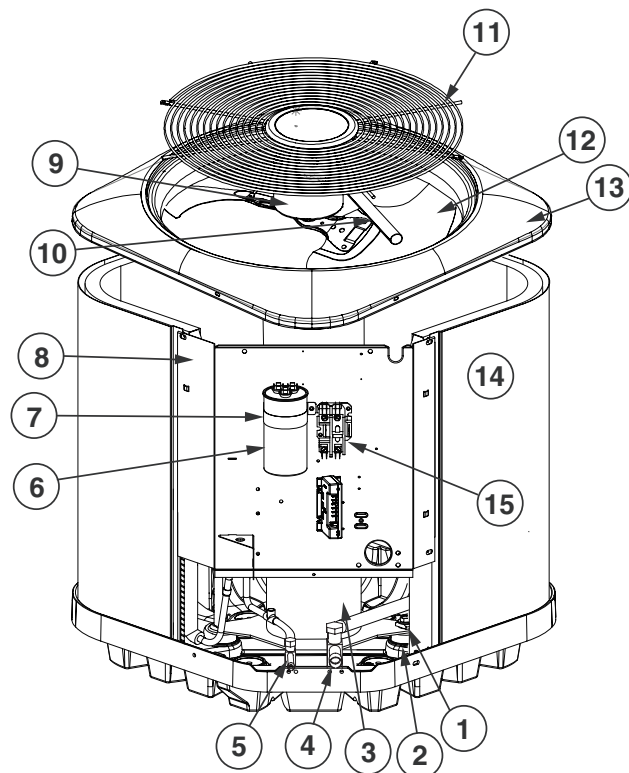

REPLACEMENT PARTS LIST

RESIDENTIAL SPLIT SYSTEM AIR CONDITIONER

PSA4BF SERIES

16 SEER MODELS

ITEM #	COMPONENT
1	COMPRESSOR BOLT
2	COMPRESSOR GROMMET
3	COMPRESSOR
4	REFRIGERANT VALVE (LG)
5	REFRIGERANT VALVE (SM)
6	CAPACITOR
7	CAPACITOR STRAP
8	CONTROL BOX
9	OUTDOOR FAN MOTOR
10	MOTOR WIRE CONDUIT
11	OUTDOOR FAN GRILLE
12	OUTDOOR FAN BLADE
13	TOP PAN
14	OUTDOOR COIL
15	CONTACTOR
16	ACCESS PANEL
17	CONTROL BOX COVER
18	OUTDOOR COIL GUARD

PSA4BF SERIES RESIDENTIAL SPLIT SYSTEM AIR CONDITIONER

COMPONENT	024KB	036KB	048KC	060KC
CAPACITOR	01-0083	01-0269	01-0262	01-0084
COMPRESSOR	921844	921769	921659	921793
COMPRESSOR BLANKET	689791R	689791R	689792R	689793R
COMPRESSOR MOLDED PLUG (HV)	634660R	634660R	634660R	634660R
COMPRESSOR MOLDED PLUG (LV)	634682	634682	634682	634682
CONTACTOR	624712	624712	624713	624714
FILTER DRIER	669764	669764	669764	669764
HIGH PRESSURE SWITCH	632473	632473	632473	632473
OUTDOOR COIL	664826R	664702R	2C0731R	664879R
OUTDOOR COIL GUARD	277523SR	277534SR	277535SR	277536SR
OUTDOOR FAN BLADE	667343R	667351R	667319R	667319R
OUTDOOR FAN GRILLE	669592R	669591R	669591R	669591R
OUTDOOR FAN MOTOR	621919	622018	622656	622656
REFRIGERANT VALVE (LG)	663864R	663865R	663865R	663865R
REFRIGERANT VALVE (SM)	663862R	663862R	663862R	663862R