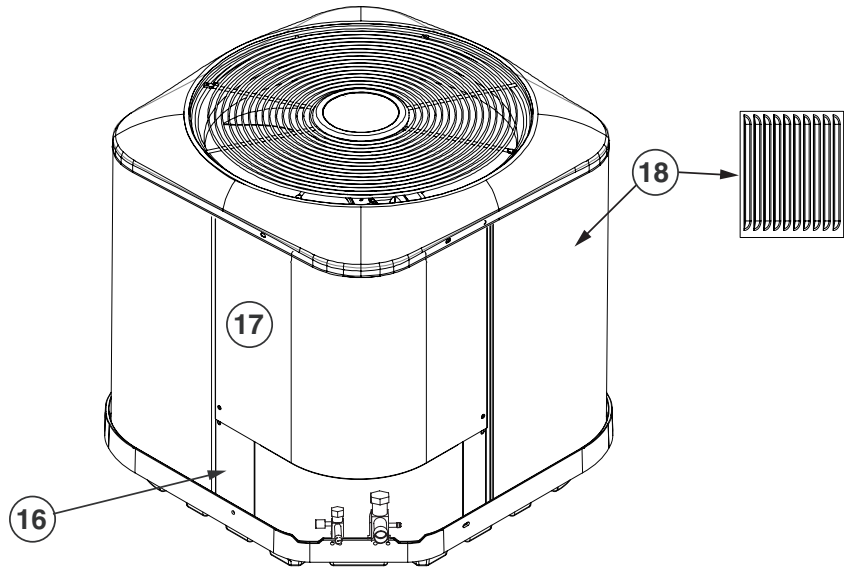

REPLACEMENT PARTS LIST

RESIDENTIAL SPLIT SYSTEM AIR CONDITIONER

PSA4BF SERIES

16 SEER MODELS

ITEM #	COMPONENT
1	COMPRESSOR BOLT
2	COMPRESSOR GROMMET
3	COMPRESSOR
4	REFRIGERANT VALVE (LG)
5	REFRIGERANT VALVE (SM)
6	CAPACITOR
7	CAPACITOR STRAP
8	CONTROL BOX
9	OUTDOOR FAN MOTOR
10	MOTOR WIRE CONDUIT
11	OUTDOOR FAN GRILLE
12	OUTDOOR FAN BLADE
13	TOP PAN
14	OUTDOOR COIL
15	CONTACTOR
16	ACCESS PANEL
17	CONTROL BOX COVER
18	OUTDOOR COIL GUARD

PSA4BF SERIES RESIDENTIAL SPLIT SYSTEM AIR CONDITIONER

COMPONENT	024KB	036KB	048KC	060KC
CAPACITOR	01-0083	01-0269	01-0262	01-0084
COMPRESSOR	921844	921769	921659	921793
COMPRESSOR BLANKET	689791R	689791R	689792R	689793R
COMPRESSOR MOLDED PLUG (HV)	634660R	634660R	634660R	634660R
COMPRESSOR MOLDED PLUG (LV)	634682	634682	634682	634682
CONTACTOR	624712	624712	624713	624714
FILTER DRIER	669764	669764	669764	669764
HIGH PRESSURE SWITCH	632473	632473	632473	632473
OUTDOOR COIL	664826R	664702R	2C0731R	664879R
OUTDOOR COIL GUARD	277523SR	277534SR	277535SR	277536SR
OUTDOOR FAN BLADE	667343R	667351R	667319R	667319R
OUTDOOR FAN GRILLE	669592R	669591R	669591R	669591R
OUTDOOR FAN MOTOR	621919	622018	622656	622656
REFRIGERANT VALVE (LG)	663864R	663865R	663865R	663865R
REFRIGERANT VALVE (SM)	663862R	663862R	663862R	663862R