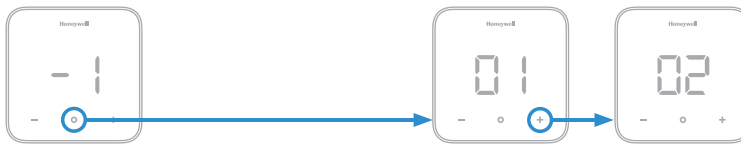

1 Press  to access options for setting -1 (Controller Location).

2 Press + to change setting -1 to the desired option.

3a Connect the controller to power.

3b Press any button to enter setup.

Setting	Options
-1 Controller Location	01 - Tabletop 02 - Wall Mount