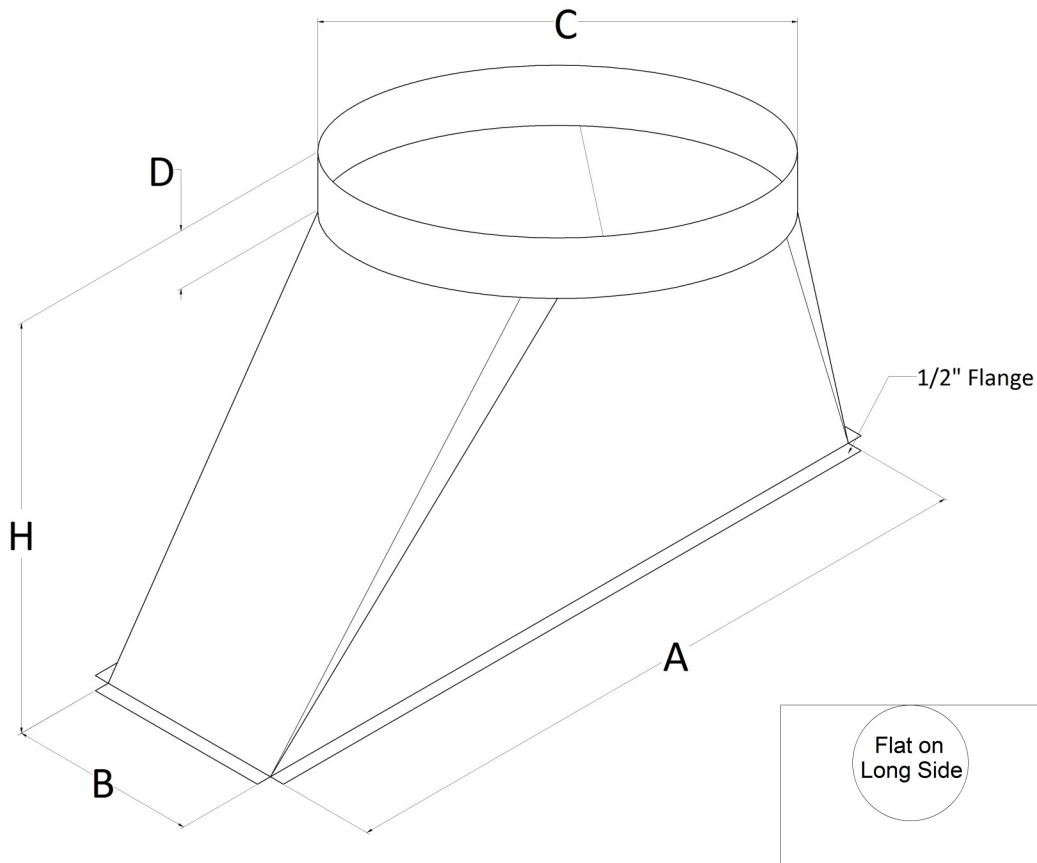

SUBMITTAL DATA

SQUARE TO ROUND (FUJITSU MINI-SPLIT)

2871 SERIES

PRODUCT FEATURES

- **MADE FROM GALVANIZED STEEL**
- **24GA**
- **FLAT ON LONG SIDE**

AVAILABLE DIMENSIONS

A	B	C	D	H	FUJITSU MODEL
22.25	6.25	16	3	14.50	*ARU7-12 RA
30.25	6.25	16	3	16	*ARU-18 RA
38	6.25	16	3	16	*ARU-24 RA
35.50	8.75	18	4	18	*RGLX-24-30
51.00	10.0625	18	4	24	*ARUM36-48RGLX
33.9375	12.75	20	4	30	*ARUH60TLAV