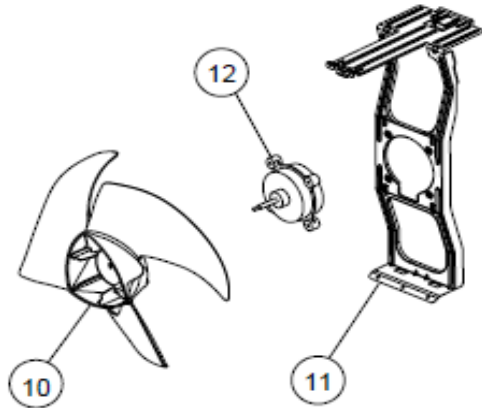

AOU9RLFW - FAN MOTOR ASSY

Bubble #	Part #	Description
10	K9309909014	PROPELLER FAN 410 RAC-# D400 AS.
11	K9332289039	MOTOR BRACKET ASSY 9/12RLF
12	K9602664016	MOTOR DC BRUSHLESS 9RLF MFE-28TVAL FGLS 280V