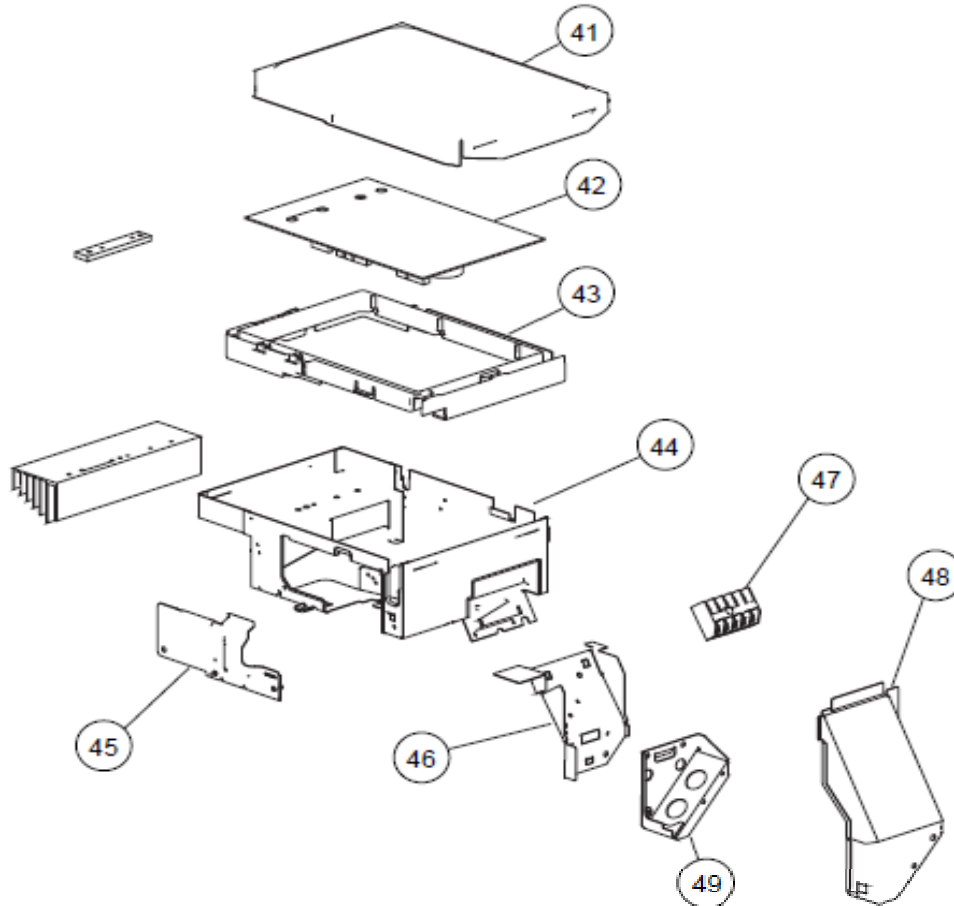

AOU9RLFW - ELECTRICAL ASSY

Bubble #	Part #	Description
41	K9331256025	SLIDE PANEL 9RLF SGCC-Z-CF-X Z18 T0.4
42	K9707706642	INVERTER CONTROL PCB 9RLF# K07CJ-1001HUE-C1
43	K9331261012	PCB HOLDER 9/124L# BLACK
44	K9331279062	INVERTER CASE ASSY RL#
46	K9317689014	TERMINAL BRACKET 410i RAC-
47	K9703874055	TERMINAL 5P HFI-RLS# HP-T3040-1-L16
48	K9317898003	TERMINAL COVER ASSY RAC-HFI
49	K9313938017	BRACKET CONDUIT 410i RAC- SGCC-Z-C-X Z22 T1.0
A	K9900544003	THERMISTOR (OUTOOR) 9RLF ED2E103AR-08S037
B	K9900451059	THERMISTOR ASSY 410i RAC-
C	K0600372163	FUSE 410i RAC-RR2 5A 250V 20mm FBT
D	K0600382018	FUSE 410i RAC- 20A 250V 3cm