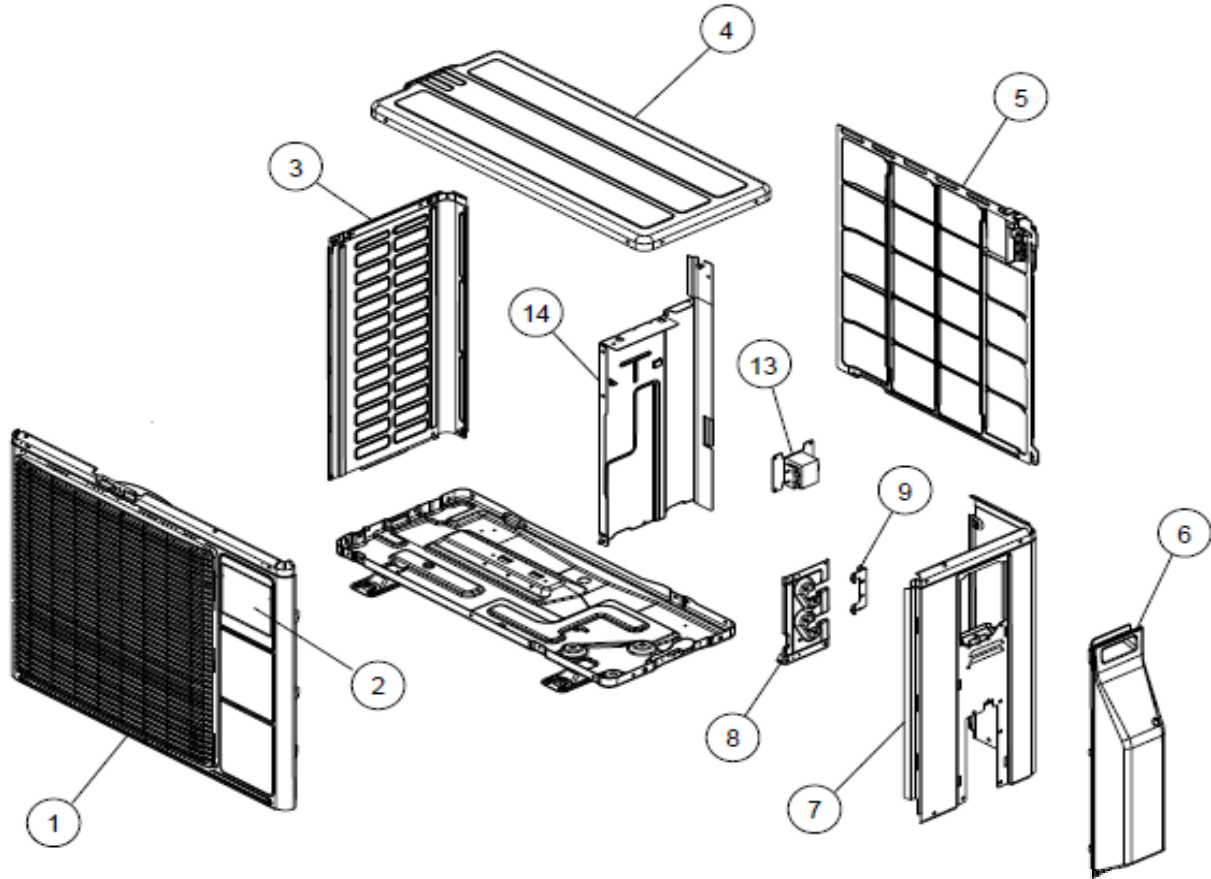

AOU9RLFW - CABINTRY

Bubble #	Part #	Description
1	K9317789035	FRONT PANEL ASSY HFI
2	K9332356014	EMBLEM REAR W248Y 9/12RLF FUJITSU R410A HALCYON HFI
3	K9317813006	CABINET LEFT HFI PAINTED
4	K9317939034	TOP PANEL ASSY 9RLFW
5	K9331262019	NET PROTECTIVE 410i RAC-RL Replaced by: K9331262033
6	K9313940027	COVER (SWITCH) HFI-
7	K9331336079	CABINET RIGHT ASSY HFI
8	K9316523012	VALVE BRACKET 410i RAC-
9	K9331683005	VALVE BRACKET COVER 410i RAC-
13	K9900583002	REACTOR ASSY 9RLF 8A 13MH TAB DPC AL
14	K9317927017	SEPARATOR SUB ASSY 9RLFW
A	K9303029022	DRAIN PIPE L-TYPE 410 ALL# WITH GASKET Replaces: K9301102000,K9303029015