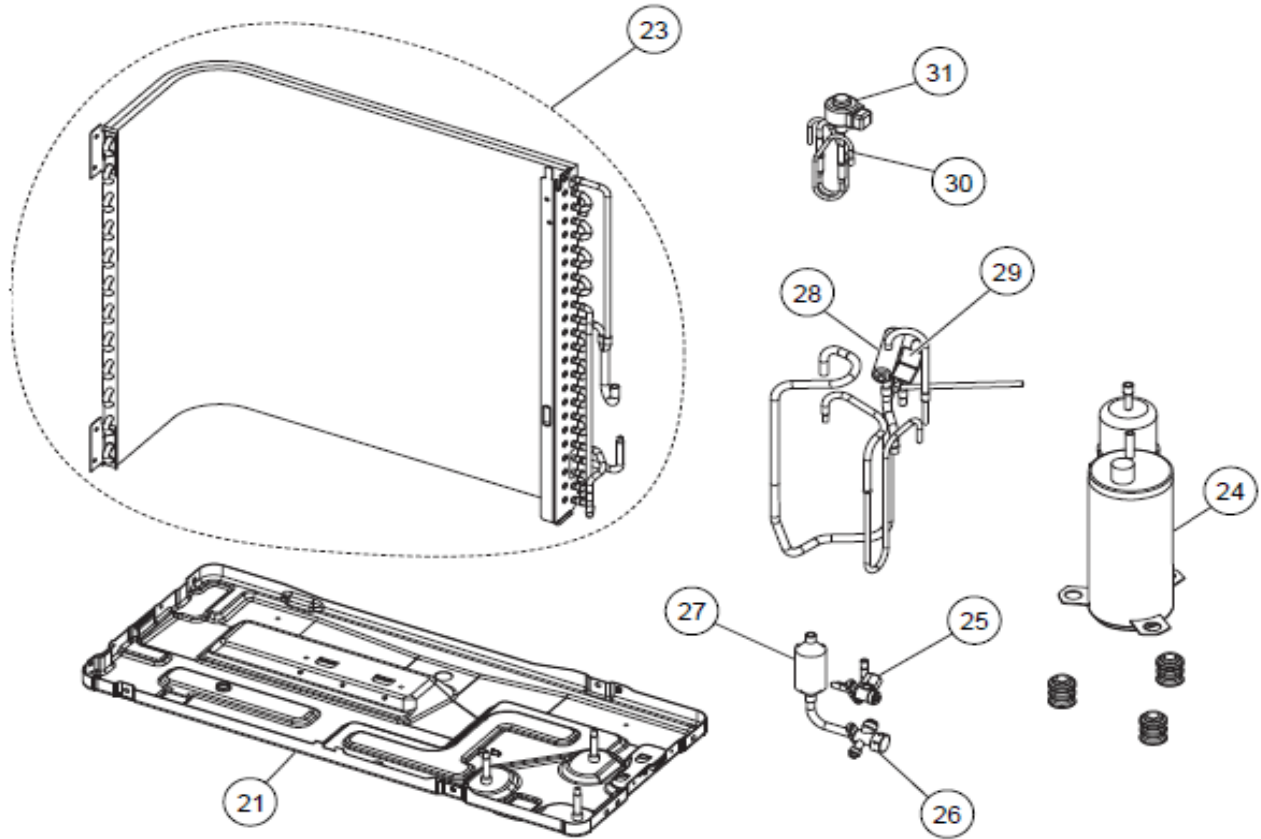

AOU9RLFW - CABINTRY

Bubble #	Part #	Description
1	K9317789035	FRONT PANEL ASSY HFI
2	K9332356014	EMBLEM REAR W248Y 9/12RLF FUJITSU R410A HALCYON HFI
3	K9317813006	CABINET LEFT HFI PAINTED
4	K9317939034	TOP PANEL ASSY 9RLFW
5	K9331262019	NET PROTECTIVE 410i RAC-RL Replaced by: K9331262033
6	K9313940027	COVER (SWITCH) HFI-
7	K9331336079	CABINET RIGHT ASSY HFI
8	K9316523012	VALVE BRACKET 410i RAC-
9	K9331683005	VALVE BRACKET COVER 410i RAC-
13	K9900583002	REACTOR ASSY 9RLF 8A 13MH TAB DPC AL
14	K9317927017	SEPARATOR SUB ASSY 9RLFW
A	K9303029022	DRAIN PIPE L-TYPE 410 ALL# WITH GASKET Replaces: K9301102000,K9303029015

AOU9RLFW - COMPRESSOR & CONDENSER

Bubble #	Part #	Description
21	K9316916029	BASE ASSY HFI PAINTED
23	K9317367103	CONDENSER TA 9RLFW AO-E25T
24	K9317083010	COMPRESSOR ASSY RAC-HFI 5SS072XAA
25	K9317171014	VALVE 2 WAY ASSY 410i RAC- RL# DUNAN FJ-365-DG4
26	K9317174015	VALVE 3 WAY ASSY 410i RAC-RL# DUNAN FJ-681-DG8
27	K9317394000	MUFFLER 410i RAC-RLS# C1220T-H D34.93 T1.0
28	K9317890038	VALVE 4 WAY ASSY 9RLFW# DW W/PIPES 14'x5'x11'
29	K9970055027	SOLENOID 410i RAC- 12RL/S
30	K9317215039	PULSE MOTOR VALVE 9RLFW# Replaces: K9317216029 COIL EXPANSION VALVE RAC+RLXS# CAM-MD12KG-3 L=750
31	K9970096013	Replaces: K9900057039
A	K9900162016	VALVE 4 WAY RAC-# SHF-4H-23U-01