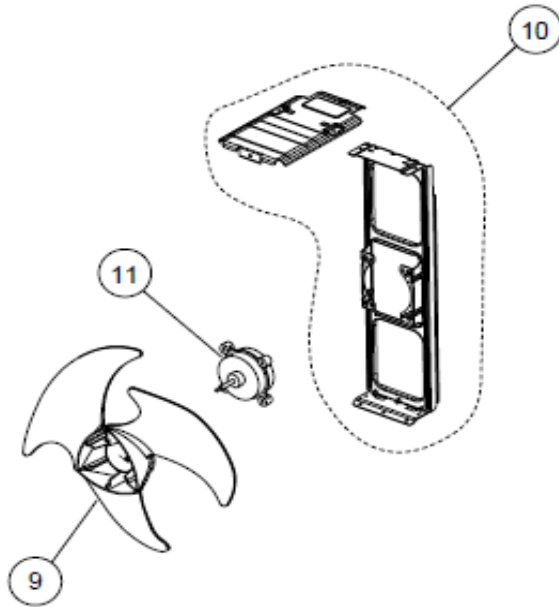

AOU24CL1 - FAN MOTOR & PROPELLER

Bubble #	Item #	Description
9	K9313808013	PROPELLER FAN 410 RAC-# D415 AS-GF
10	K9316041011	MOTOR BRACKET ASSY RLS CL1 AO-Z28S
11	K9602724017	MOTOR DC BRUSHLESS RLS# MFE-71TVAL FGLS DC380V 9P 115W