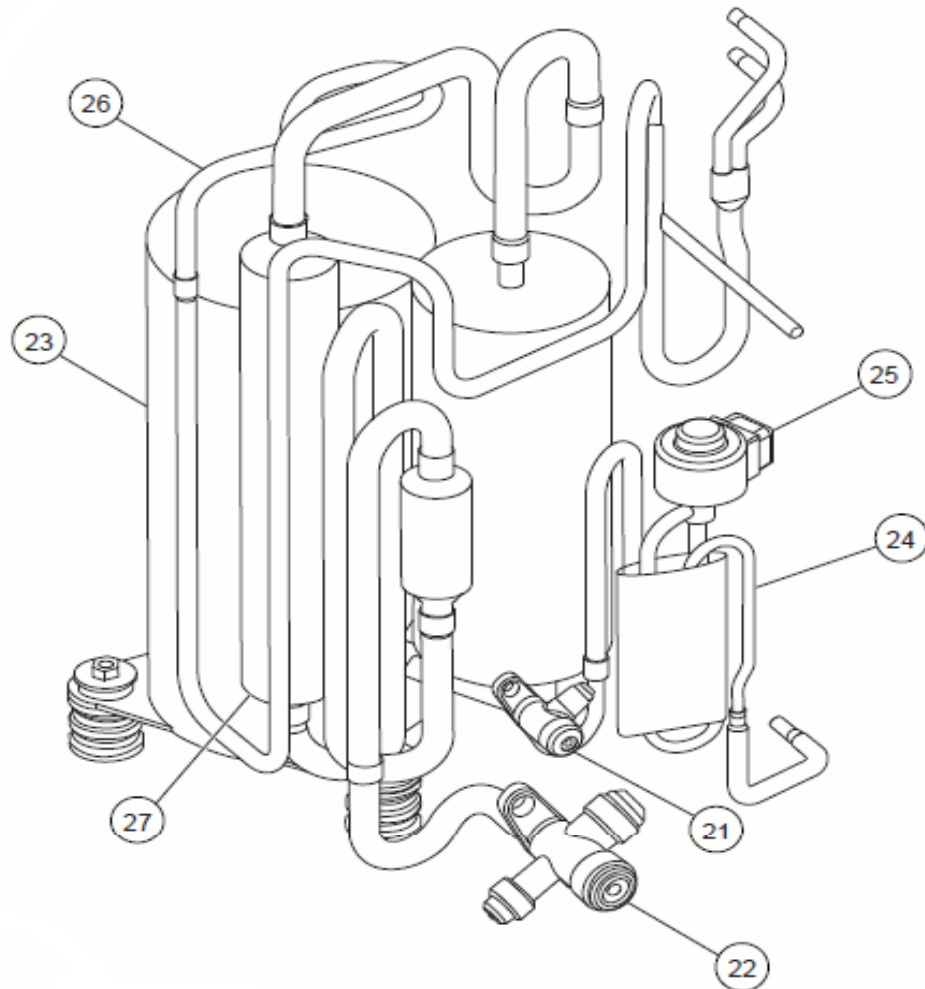

AOU24CL1 - CABINetry

Bubble #	Part#	Description
1	K9318463026	FRONT PANEL ASSY RLS CL1 W/GRILL
2	K9317903011	EMBLEM 410i RAC-HFI FUJITSU
3	K9318461008	CABINET LEFT ASSY RLS CL1 AO-Z40W2
4	K9318464030	TOP PANEL ASSY 24CL1
5	K9331640008	PROTECTIVE NET 410i RAC- PP
6	K9317692021	SWITCH COVER RLS CL1 FLAME RETARDANT PP
7	K9316044050	CABINET RIGHT ASSY RLS CL1
8	K9331649001	BRACKET VALVE RR2 SGCC-Z-CF-X Z18 T1.2
12	K9900354022	REACTOR ASSY HFI 9900354022 14A 17MH
13	K9331722001	SEPARATOR ASSY HFI
14	K9316885028	BASE ASSY RAC1+ HFI PAINTED

AOU24CL1 - COMPRESSOR, EEV

Bubble #	Part#	Description
21	K9315573018	VALVE 2 WAY RLS RR2# FJ-173-DG4-R410A DUNAN Replaces: K9314554018
22	K9331674003	VALVE 3 WAY 410 RAC1# FSV-JA5GKGZ-9V
23	K9375710019	COMPRESSOR ASSY CL1 HFI# DA150A1F-20NA Replaces: K9315297037,K9374423187,K9315297044
24	K9331647007	EXPANSION VALVE W/PIPE# BRAZING
25	K9970096013	COIL EXPANSION VALVE RAC+RLXS# CAM-MD12KG-3 L=750 Replaces: K9900057039
26	K9331643009	DISCHARGE PIPE ASSY 24CL1#
27	K9331642002	SUCTION PIPE ASSY 410 RAC#

AOU24CL1 - CONDENSER

Bubble #	Part#	Description
15	K9331660013	CONDENSER TA 24CL1

AOU24CL1 - ELECTRICAL ASSY

Bubble #	Part#	Description
31	K9309913011	COVER CASE 410 RAC- VALVE COVER
32	K9707427455	INVERTER CONTROLLER PCB 24CL1# K06AX-1005WUE-C1
33	K9313074029	HOLDER PCB 410 RAC-# PLASTIC FRAME BLACK
34	K9315690029	CASE ASSY (INVERTER) CL1
35	K9314507038	COVER (INVERTER) CL1 SGCC-Z-CF-X Z18 TO.4
36	K9317691017	TERMINAL BRACKET 410i RAC- SGCC-Z-CF-X Z18 TO.8
37	K9703874055	TERMINAL 5P HFI-RLS# HP-T3040-1-L16
38	K9313938017	BRACKET CONDUIT 410i RAC- SGCC-Z-C-X Z22 T1.0
39	K9317898010	TERMINAL COVER ASSY 410 RAC
A	K9900038045	DISCHARGE THERMISTOR 24CL1 PTM-51G-F5
B	K9900403010	THERMISTOR HEAT EXCH 24CL1 KTM-34I-F12-1
C	K9900210038	THERMISTOR OUTDOOR RAC-RR2 KTEC-41-F24