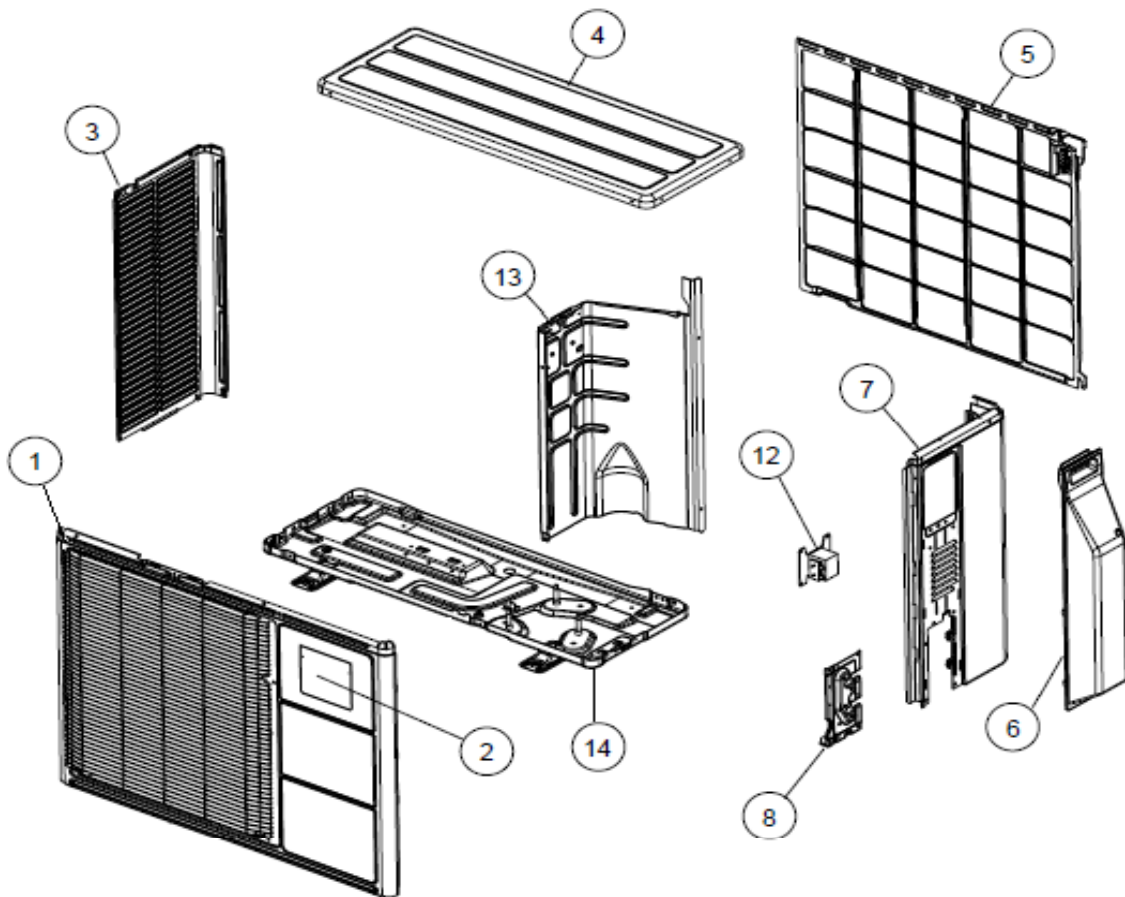

AOU24CL1 - CABINetry

Bubble #	Part#	Description
1	K9318463026	FRONT PANEL ASSY RLS CL1 W/GRILL
2	K9317903011	EMBLEM 410i RAC-HFI FUJITSU
3	K9318461008	CABINET LEFT ASSY RLS CL1 AO-Z40W2
4	K9318464030	TOP PANEL ASSY 24CL1
5	K9331640008	PROTECTIVE NET 410i RAC- PP
6	K9317692021	SWITCH COVER RLS CL1 FLAME RETARDANT PP
7	K9316044050	CABINET RIGHT ASSY RLS CL1
8	K9331649001	BRACKET VALVE RR2 SGCC-Z-CF-X Z18 T1.2
12	K9900354022	REACTOR ASSY HFI 9900354022 14A 17MH
13	K9331722001	SEPARATOR ASSY HFI
14	K9316885028	BASE ASSY RAC1+ HFI PAINTED

AOU24CL1 - COMPRESSOR, EEV

Bubble #	Part#	Description
21	K9315573018	VALVE 2 WAY RLS RR2# FJ-173-DG4-R410A DUNAN Replaces: K9314554018
22	K9331674003	VALVE 3 WAY 410 RAC1# FSV-JA5GKGZ-9V
23	K9375710019	COMPRESSOR ASSY CL1 HFI# DA150A1F-20NA Replaces: K9315297037,K9374423187,K9315297044
24	K9331647007	EXPANSION VALVE W/PIPE# BRAZING
25	K9970096013	COIL EXPANSION VALVE RAC+RLXS# CAM-MD12KG-3 L=750 Replaces: K9900057039
26	K9331643009	DISCHARGE PIPE ASSY 24CL1#
27	K9331642002	SUCTION PIPE ASSY 410 RAC#

AOU24CL1 - CONDENSER

Bubble #	Part#	Description
15	K9331660013	CONDENSER TA 24CL1

AOU24CL1 - ELECTRICAL ASSY

Bubble #	Part#	Description
31	K9309913011	COVER CASE 410 RAC- VALVE COVER
32	K9707427455	INVERTER CONTROLLER PCB 24CL1# K06AX-1005WUE-C1
33	K9313074029	HOLDER PCB 410 RAC-# PLASTIC FRAME BLACK
34	K9315690029	CASE ASSY (INVERTER) CL1
35	K9314507038	COVER (INVERTER) CL1 SGCC-Z-CF-X Z18 TO.4
36	K9317691017	TERMINAL BRACKET 410i RAC- SGCC-Z-CF-X Z18 TO.8
37	K9703874055	TERMINAL 5P HFI-RLS# HP-T3040-1-L16
38	K9313938017	BRACKET CONDUIT 410i RAC- SGCC-Z-C-X Z22 T1.0
39	K9317898010	TERMINAL COVER ASSY 410 RAC
A	K9900038045	DISCHARGE THERMISTOR 24CL1 PTM-51G-F5
B	K9900403010	THERMISTOR HEAT EXCH 24CL1 KTM-34I-F12-1
C	K9900210038	THERMISTOR OUTDOOR RAC-RR2 KTEC-41-F24