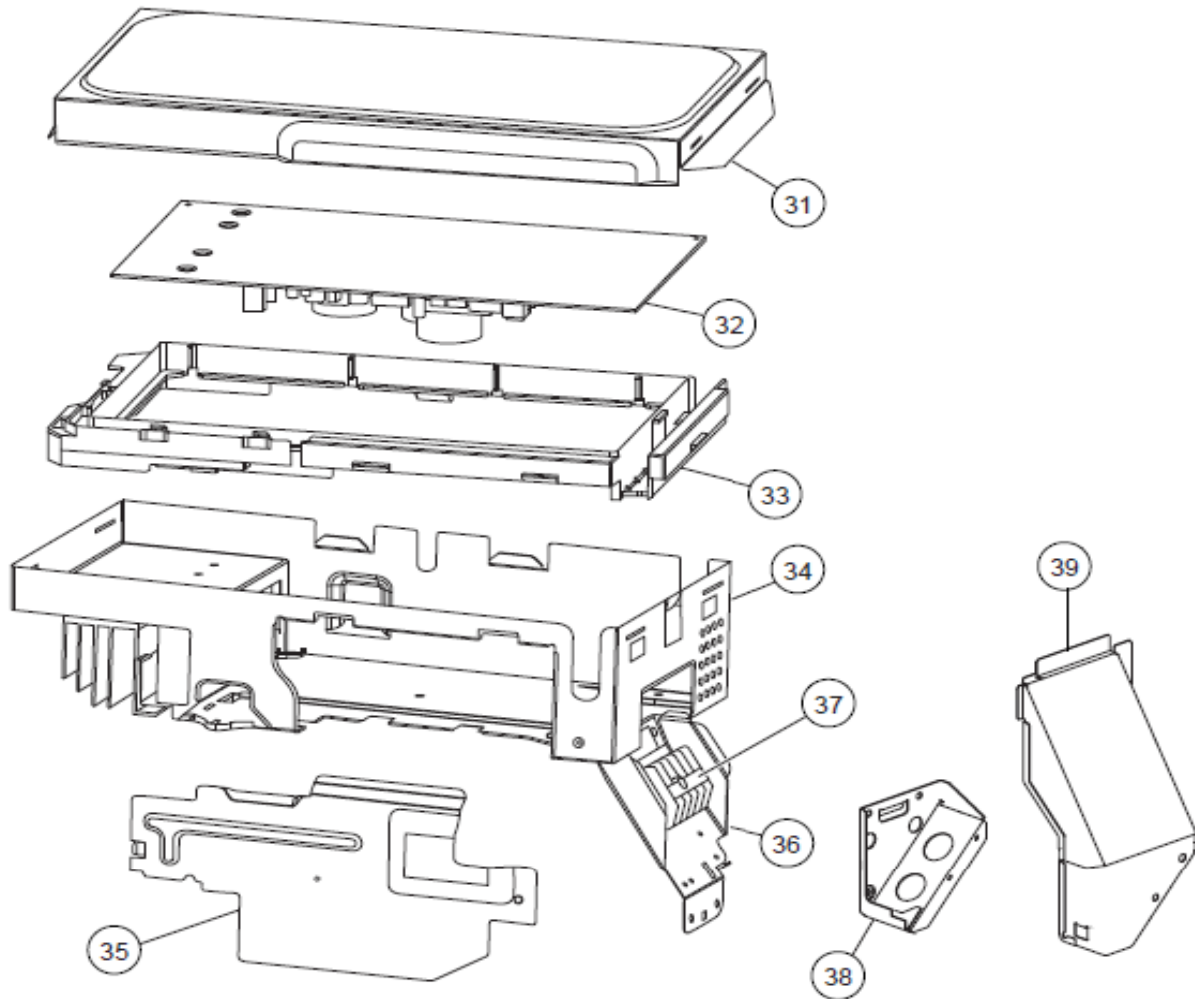

AOU24CL1 - COMPRESSOR, EEV

Bubble #	Part#	Description
21	K9315573018	VALVE 2 WAY RLS RR2# FJ-173-DG4-R410A DUNAN Replaces: K9314554018
22	K9331674003	VALVE 3 WAY 410 RAC1# FSV-JA5GKGZ-9V
23	K9375710019	COMPRESSOR ASSY CL1 HFI# DA150A1F-20NA Replaces: K9315297037,K9374423187,K9315297044
24	K9331647007	EXPANSION VALVE W/PIPE# BRAZING
25	K9970096013	COIL EXPANSION VALVE RAC+RLXS# CAM-MD12KG-3 L=750 Replaces: K9900057039
26	K9331643009	DISCHARGE PIPE ASSY 24CL1#
27	K9331642002	SUCTION PIPE ASSY 410 RAC#

AOU24CL1 - CONDENSER

Bubble #	Part#	Description
15	K9331660013	CONDENSER TA 24CL1

AOU24CL1 - ELECTRICAL ASSY

Bubble #	Part#	Description
31	K9309913011	COVER CASE 410 RAC- VALVE COVER
32	K9707427455	INVERTER CONTROLLER PCB 24CL1# K06AX-1005WUE-C1
33	K9313074029	HOLDER PCB 410 RAC-# PLASTIC FRAME BLACK
34	K9315690029	CASE ASSY (INVERTER) CL1
35	K9314507038	COVER (INVERTER) CL1 SGCC-Z-CF-X Z18 TO.4
36	K9317691017	TERMINAL BRACKET 410i RAC- SGCC-Z-CF-X Z18 TO.8
37	K9703874055	TERMINAL 5P HFI-RLS# HP-T3040-1-L16
38	K9313938017	BRACKET CONDUIT 410i RAC- SGCC-Z-C-X Z22 T1.0
39	K9317898010	TERMINAL COVER ASSY 410 RAC
A	K9900038045	DISCHARGE THERMISTOR 24CL1 PTM-51G-F5
B	K9900403010	THERMISTOR HEAT EXCH 24CL1 KTM-34I-F12-1
C	K9900210038	THERMISTOR OUTDOOR RAC-RR2 KTEC-41-F24