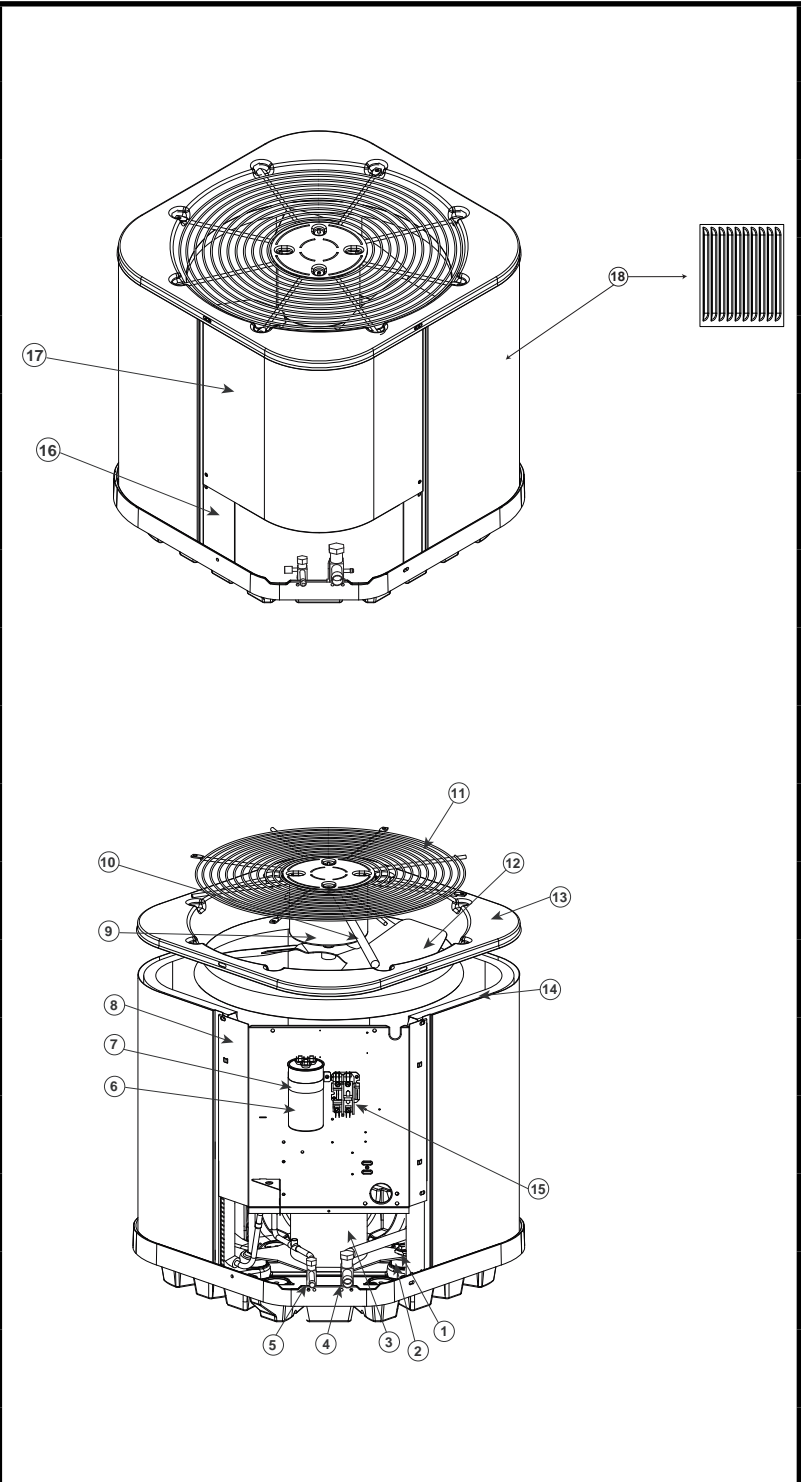

# REPLACEMENT PARTS LIST

### 14 SEER MODELS

ITEM #	COMPONENT
1	COMPRESSOR BOLT
2	COMPRESSOR GROMMET
3	COMPRESSOR
4	REFRIGERANT VALVE (LG)
5	REFRIGERANT VALVE (SM)
6	CAPACITOR
7	CAPACITOR STRAP
8	CONTROL BOX
9	OUTDOOR FAN MOTOR
10	MOTOR WIRE CONDUIT
11	OUTDOOR FAN GRILLE
12	OUTDOOR FAN BLADE
13	TOP PAN
14	OUTDOOR COIL
15	CONTACTOR
16	ACCESS PANEL
17	CONTROL BOX COVER
18	OUTDOOR COIL GUARD