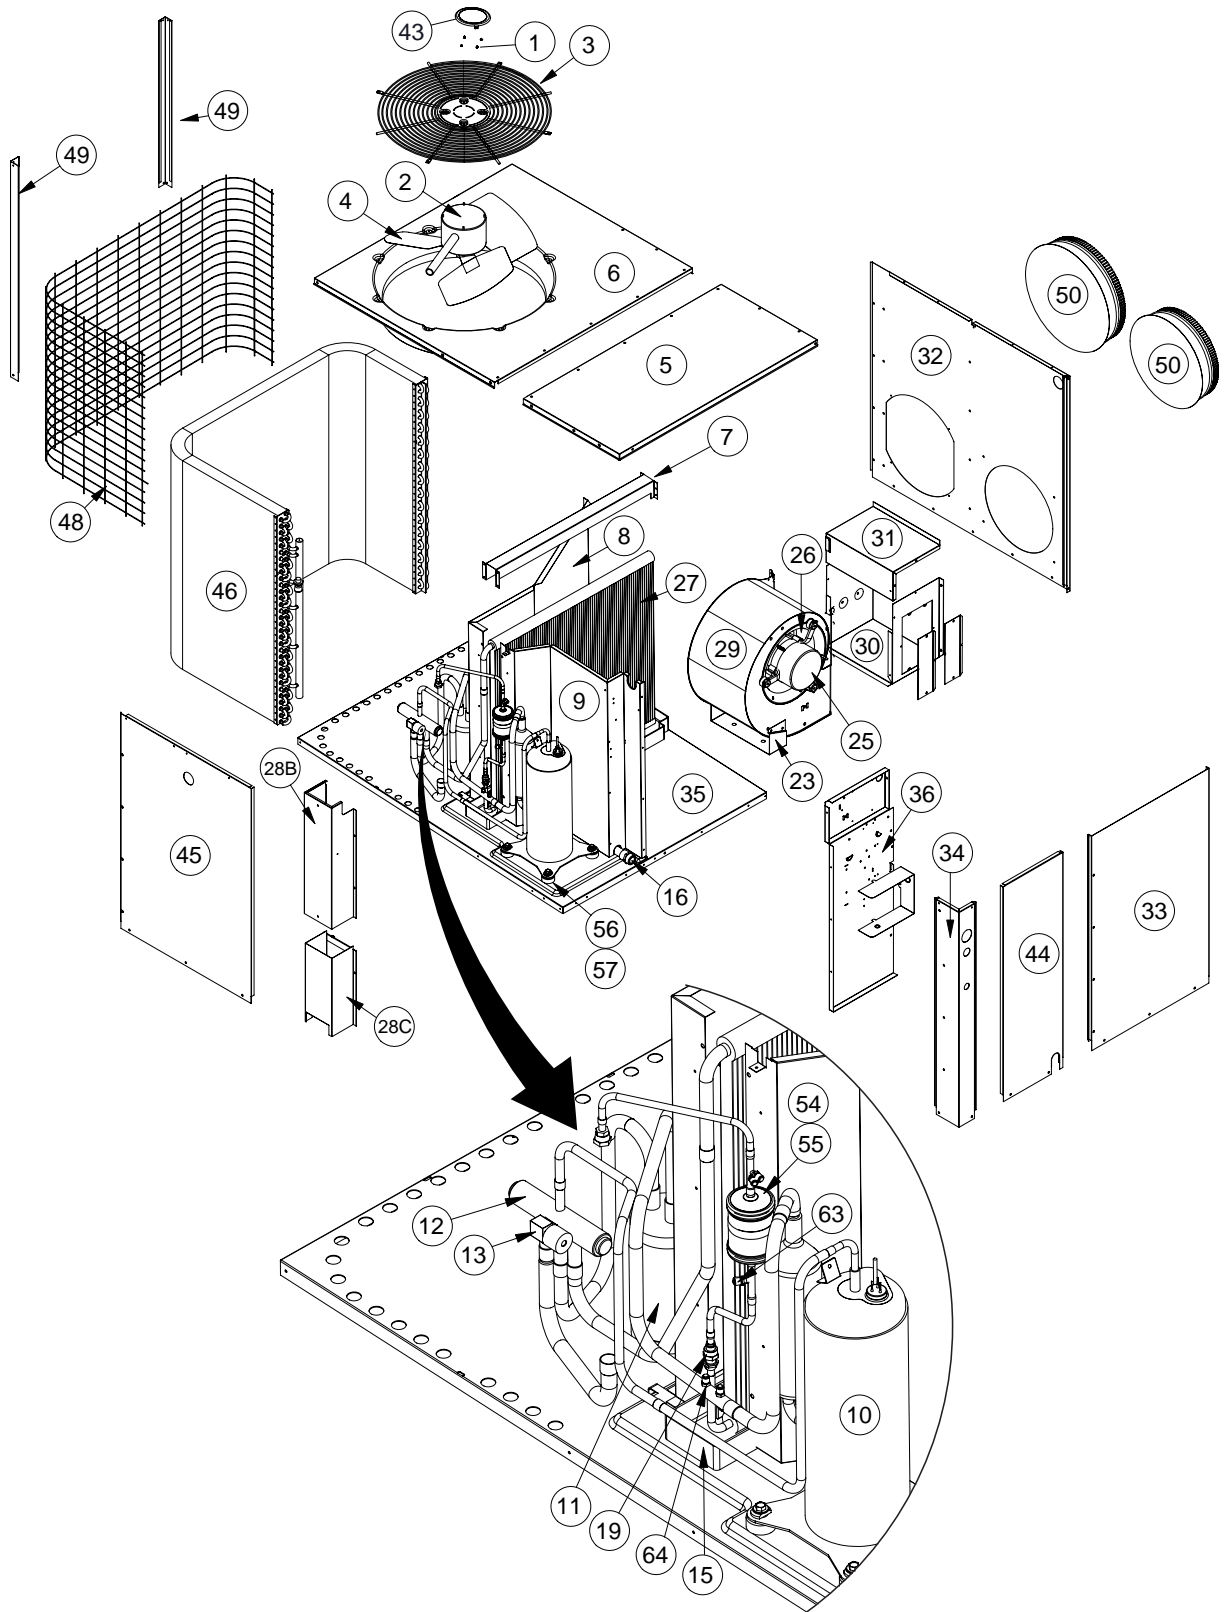

REPLACEMENT PARTS LIST

Single Package Heat Pump

(G)Q7RD Series

13 SEER Models

(G)Q7RD SERIES SINGLE PACKAGE HEAT PUMP

ITEM NO.	DESCRIPTION	(G)Q7RD-024K	(G)Q7RD-030K	(G)Q7RD-036K	(G)Q7RD-042K	(G)Q7RD-048K	(G)Q7RD-060K
		921726(G)	921727(G)	921728(G)	921729(G)	921730(G)	921731(G)
1	ACORN NUT, BLACK	606261R	606261R	606261R	606261R	606261R	606261R
2	CONDENSOR MOTOR	622164R	622164R	622164R	621990R	621990R	621740R
3	FAN GRILL, BLACK	669404R	669404R	669404R	669404R	669404R	669404
4	FAN BLADE	667355R	667355R	667355R	667278R	667356R	667369R
5	TOP PAN, LEFT	D03570R	D03570R	D03570R	D03570R	D03570R	D03570R
6	TOP PAN, RIGHT	D07090R	D07090R	D07090R	D07090R	D07090R	D07090R
7	DRAIN CHANNEL	D03290R	D03290R	D03290R	D03290R	D03290R	D03290
8	DIVIDER PANEL ASSEMBLY	D03443R	D03443R	D03443R	D03443R	D03444R	D03445R
9	BLOWER DIVIDER ASSY.	D03483R	D03483R	D03483R	D03483R	D03484R	D03485R
10	COMPRESSOR	622624R	622625R	622508R	920497	918872	919608
11	ACCUMULATOR	668793R	668793R	668793R	668794R	668794R	668794R
12	REVERSING VALVE	669465R	669465R	669465R	-	-	-
	REVERSING VALVE KIT	-	-	-	M0079101R	M0079101R	M0079101R
13	REVERSING VALVE COIL	669471R	669471R	669471R	-	-	-
14	O.D. T*STAT KIT (Premium Models)	913852	913852	913852	913852	913852	913852
15	DRAIN PAN	669187R	669187R	669187R	669187R	669187R	669187R
16	DRAIN TUBE ASSY	663713R	663713R	663713R	663713R	663713R	663713R
17	"P" TRAP (Not Shown)	669211R	669211R	669211R	669211R	669211R	669211R
18	ELBOW, 3/4 MPT (Not Shown)	669184R	669184R	669184R	669184R	669184R	669184R
19	FLOW CONTROL ASSY, INDOOR (.058)	664758R	-	-	-	-	-
	FLOW CONTROL ASSY, INDOOR (.062)	-	664595R	-	-	-	-
	FLOW CONTROL ASSY, INDOOR (.070)	-	-	664597R	-	-	-
	RESTRICTOR, INDOOR (.074)	-	-	-	664074R	-	-
	RESTRICTOR, INDOOR (.076)	-	-	-	-	664076R	-
	RESTRICTOR, INDOOR (.083)	-	-	-	-	-	664083R
20	RESTRICTOR OUTDOOR (.044) (Not Shown)	664044R	-	-	-	-	-
	RESTRICTOR OUTDOOR (.048) (Not Shown)	-	664048R	-	-	-	-
	RESTRICTOR OUTDOOR (.060) (Not Shown)	-	-	664060R	-	-	-
	RESTRICTOR OUTDOOR (.062) (Not Shown)	-	-	-	664062R	-	-
	RESTRICTOR OUTDOOR (.067) (Not Shown)	-	-	-	-	-	664067R
	RESTRICTOR OUTDOOR (.070) (Not Shown)	-	-	-	-	664070R	-
21	DISTRIBUTOR, OUTDOOR (Not Shown)	663581R	663581R	663582R	663582R	663584R	663584R
22	SWIVEL CONNECTOR (Not Shown)	664194R	664194R	664194R	664194R	664194R	664194R
23	FOOT, BLOWER	262970	262970	262970	262970	262970	262970
24	DEFROST SENSOR (Not Shown)	626488R	626488R	626488R	626488R	626488R	626488R
25	BLOWER MOTOR, DM2XF, 1/2HP	M0081904	M0081904	M0081901	-	-	-
	BLOWER MOTOR, DM2XF, 3/4HP	-	-	-	M0081902	M0081903	M0056127R
26	BLOWER WHEEL 10 X 8	667037R	667037R	667037R	667037R	667037R	667037R
27	EVAP COIL	664685R	664685R	664685R	D03634R	2A4311R	2A9661R
28A	COIL CLOSE OFF, BOTTOM (Not Shown)	2C1411	2C1411	2C1411	-	-	-
	COIL CLOSE OFF, TOP (Not Shown)	2C1421	2C1421	2C1421	-	-	-
	COIL CLOSE OFF, BACK (Not Shown)	2C1431	2C1431	2C1431	-	-	-
	COIL CLOSE OFF, FRONT RIGHT (Not Shown)	2C1441	2C1441	2C1441	-	-	-
	COIL CLOSE OFF, FRONT LEFT (Not Shown)	2C1451	2C1451	2C1451	-	-	-
28B	TOP COIL HEADER COVER (Select Models)	-	-	-	M0020990	M0042728	2B3181
28C	BOTTOM COIL HEADER COVER (Select Models)	-	-	-	M0020978	M0042727	2B3193
28D	SIDE COIL COVER, RIGHT (Not Shown)	-	-	-	-	-	2B0303
28E	SIDE COIL COVER, LEFT (Not Shown)	-	-	-	-	-	2B3193
29	BLOWER HOUSING	D07482R	D07482R	D07482R	D07482R	D07482R	D07482R
30	BLOWER COVER BOX	D03340	D03340	D03340	D03340	D03340	D03340