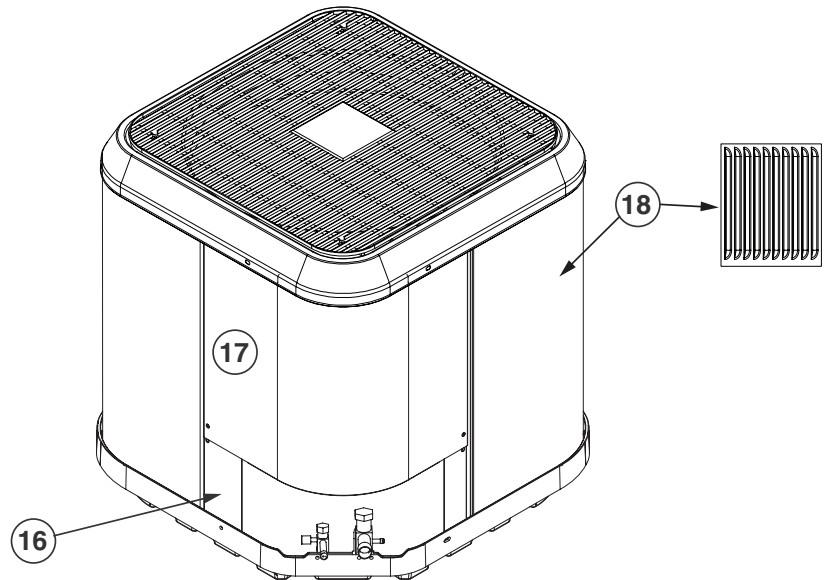

REPLACEMENT PARTS LIST

RESIDENTIAL SPLIT SYSTEM AIR CONDITIONER

FS4BF SERIES

16 SEER MODELS

| ITEM # | COMPONENT |
|--------|------------------------|
| 1 | COMPRESSOR BOLT |
| 2 | COMPRESSOR GROMMET |
| 3 | COMPRESSOR |
| 4 | REFRIGERANT VALVE (LG) |
| 5 | REFRIGERANT VALVE (SM) |
| 6 | CAPACITOR |
| 7 | CAPACITOR STRAP |
| 8 | CONTROL BOX |
| 9 | OUTDOOR FAN MOTOR |
| 10 | MOTOR WIRE CONDUIT |
| 11 | OUTDOOR FAN GRILLE |
| 12 | OUTDOOR FAN BLADE |
| 13 | TOP PAN |
| 14 | OUTDOOR COIL |
| 15 | CONTACTOR |
| 16 | ACCESS PANEL |
| 17 | CONTROL BOX COVER |
| 18 | OUTDOOR COIL GUARD |

FS4BF SERIES RESIDENTIAL SPLIT SYSTEM AIR CONDITIONER

| COMPONENT | 024KB | 036KB | 048KC | 060KC |
|-----------------------------|---------|---------|---------|---------|
| CAPACITOR | 01-0083 | 01-0269 | 01-0262 | 01-0084 |
| COMPRESSOR | 921844 | 921769 | 921659 | 921793 |
| COMPRESSOR BLANKET | 689791R | 689791R | 689792R | 689793R |
| COMPRESSOR MOLDED PLUG (HV) | 634660R | 634660R | 634660R | 634660R |
| COMPRESSOR MOLDED PLUG (LV) | 634682 | 634682 | 634682 | 634682 |
| CONTACTOR | 624712 | 624712 | 624713 | 624714 |
| FILTER DRIER | 669764 | 669764 | 669764 | 669764 |
| HIGH PRESSURE SWITCH | 632473 | 632473 | 632473 | 632473 |
| OUTDOOR COIL | 664826R | 664702R | 2C0731R | 664879R |
| OUTDOOR COIL GUARD | 277523R | 277534R | 277535R | 277536R |
| OUTDOOR FAN BLADE | 667343R | 667351R | 667319R | 667319R |
| OUTDOOR FAN GRILLE | 669662R | 669934R | 669934R | 669934R |
| OUTDOOR FAN MOTOR | 621919 | 622018 | 622656 | 622656 |
| REFRIGERANT VALVE (LG) | 663864R | 663864R | 663865R | 663865R |
| REFRIGERANT VALVE (SM) | 663862R | 663862R | 663862R | 663862R |