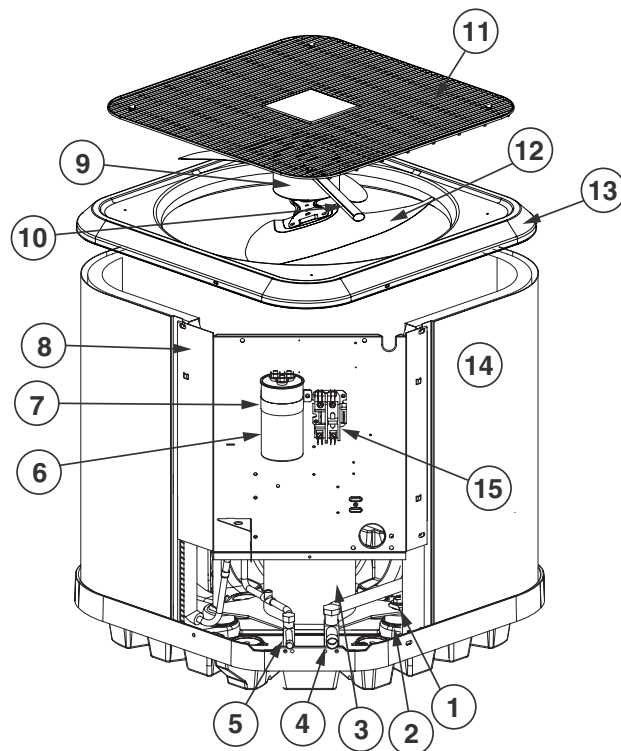

REPLACEMENT PARTS LIST

RESIDENTIAL SPLIT SYSTEM AIR CONDITIONER

FS4BF SERIES

16 SEER MODELS

| ITEM # | COMPONENT |
|--------|------------------------|
| 1 | COMPRESSOR BOLT |
| 2 | COMPRESSOR GROMMET |
| 3 | COMPRESSOR |
| 4 | REFRIGERANT VALVE (LG) |
| 5 | REFRIGERANT VALVE (SM) |
| 6 | CAPACITOR |
| 7 | CAPACITOR STRAP |
| 8 | CONTROL BOX |
| 9 | OUTDOOR FAN MOTOR |
| 10 | MOTOR WIRE CONDUIT |
| 11 | OUTDOOR FAN GRILLE |
| 12 | OUTDOOR FAN BLADE |
| 13 | TOP PAN |
| 14 | OUTDOOR COIL |
| 15 | CONTACTOR |
| 16 | ACCESS PANEL |
| 17 | CONTROL BOX COVER |
| 18 | OUTDOOR COIL GUARD |

FS4BF SERIES RESIDENTIAL SPLIT SYSTEM AIR CONDITIONER

| COMPONENT | 024KB | 036KB | 048KC | 060KC |
|-----------------------------|---------|---------|---------|---------|
| CAPACITOR | 01-0083 | 01-0269 | 01-0262 | 01-0084 |
| COMPRESSOR | 921844 | 921769 | 921659 | 921793 |
| COMPRESSOR BLANKET | 689791R | 689791R | 689792R | 689793R |
| COMPRESSOR MOLDED PLUG (HV) | 634660R | 634660R | 634660R | 634660R |
| COMPRESSOR MOLDED PLUG (LV) | 634682 | 634682 | 634682 | 634682 |
| CONTACTOR | 624712 | 624712 | 624713 | 624714 |
| FILTER DRIER | 669764 | 669764 | 669764 | 669764 |
| HIGH PRESSURE SWITCH | 632473 | 632473 | 632473 | 632473 |
| OUTDOOR COIL | 664826R | 664702R | 2C0731R | 664879R |
| OUTDOOR COIL GUARD | 277523R | 277534R | 277535R | 277536R |
| OUTDOOR FAN BLADE | 667343R | 667351R | 667319R | 667319R |
| OUTDOOR FAN GRILLE | 669662R | 669934R | 669934R | 669934R |
| OUTDOOR FAN MOTOR | 621919 | 622018 | 622656 | 622656 |
| REFRIGERANT VALVE (LG) | 663864R | 663864R | 663865R | 663865R |
| REFRIGERANT VALVE (SM) | 663862R | 663862R | 663862R | 663862R |