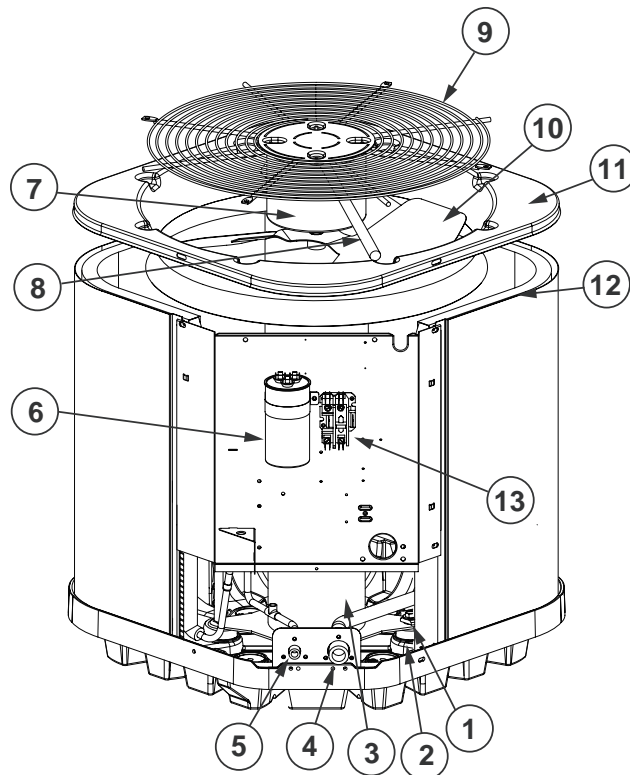

REPLACEMENT PARTS LIST

RESIDENTIAL SPLIT SYSTEM AIR CONDITIONER

ES4BD-KA / KB SERIES

13 SEER MODELS

ITEM #	COMPONENT
1	COMPRESSOR BOLT
2	COMPRESSOR GROMMET
3	COMPRESSOR
4	REFRIGERANT VALVE (LG)
5	REFRIGERANT VALVE (SM)
6	CAPACITOR
7	OUTDOOR FAN MOTOR
8	MOTOR WIRE CONDUIT
9	OUTDOOR FAN GRILLE
10	OUTDOOR FAN BLADE
11	TOP PAN
12	OUTDOOR COIL
13	CONTACTOR
14	OUTDOOR COIL GUARD