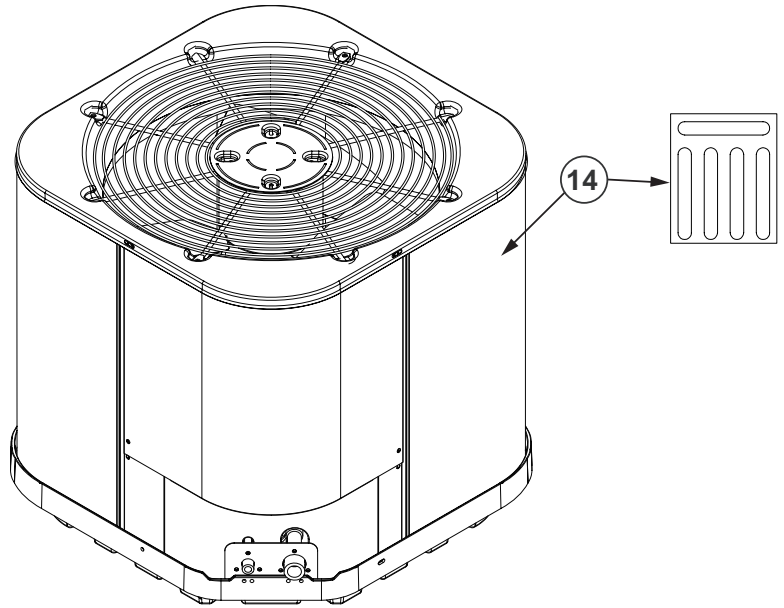

REPLACEMENT PARTS LIST

RESIDENTIAL SPLIT SYSTEM AIR CONDITIONER

ES4BD-KA / KB SERIES

13 SEER MODELS

ITEM #	COMPONENT
1	COMPRESSOR BOLT
2	COMPRESSOR GROMMET
3	COMPRESSOR
4	REFRIGERANT VALVE (LG)
5	REFRIGERANT VALVE (SM)
6	CAPACITOR
7	OUTDOOR FAN MOTOR
8	MOTOR WIRE CONDUIT
9	OUTDOOR FAN GRILLE
10	OUTDOOR FAN BLADE
11	TOP PAN
12	OUTDOOR COIL
13	CONTACTOR
14	OUTDOOR COIL GUARD