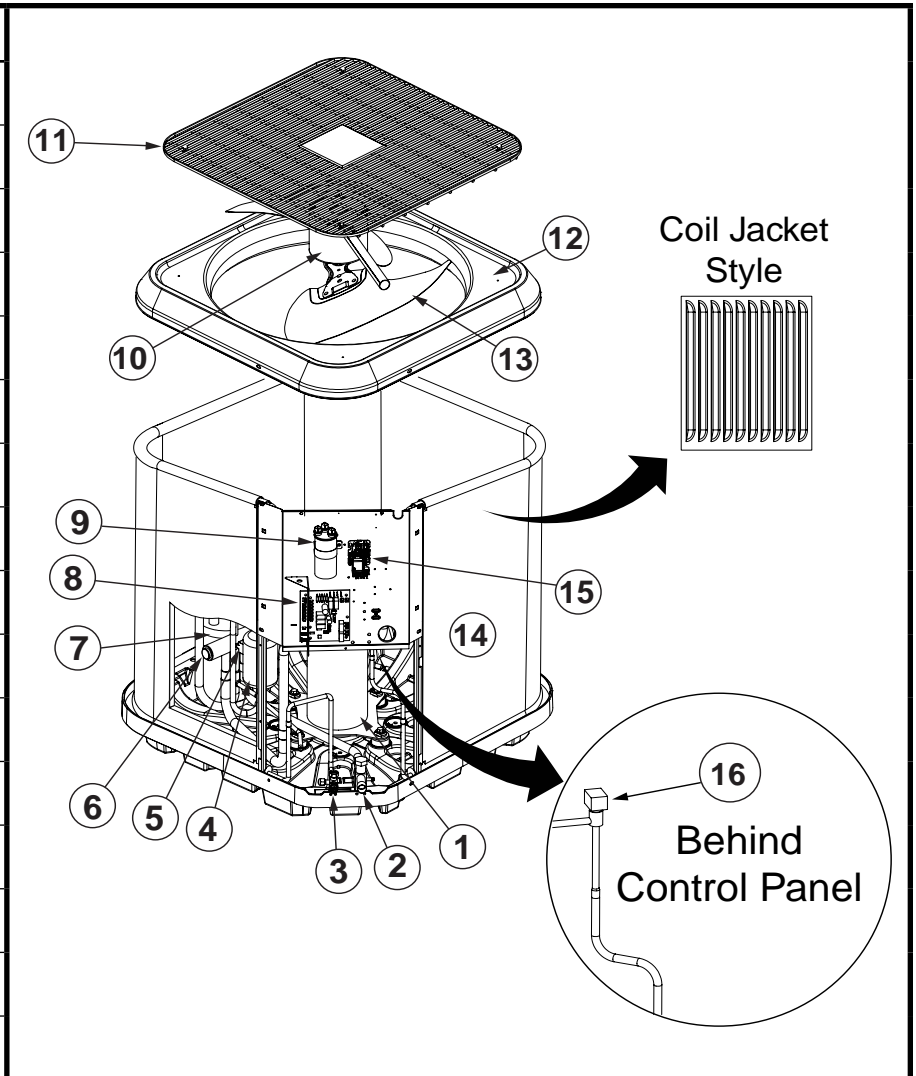

REPLACEMENT PARTS LIST

SPLIT SYSTEM HEAT PUMP WITH MICROCHANNEL COIL FT4BE SERIES 14 SEER MODELS

ITEM #	COMPONENT
1	COMPRESSOR
2	REFRIGERANT VALVE (LG)
3	REFRIGERANT VALVE (SM)
4	MUFFLER
5	REVERSING VALVE COIL
6	REVERSING VALVE
7	ACCUMULATOR
8	DEFROST BOARD
9	CAPACITOR
10	OUTDOOR FAN MOTOR
11	OUTDOOR FAN GRILLE
12	TOP PAN
13	OUTDOOR FAN BLADE
14	OUTDOOR COIL
15	CONTACTOR
16	HOT GAS BYPASS SOLENOID