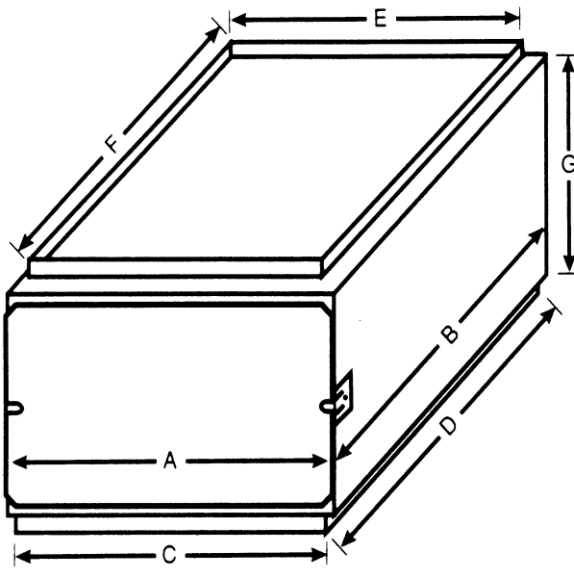

DOWNFLOW FURNACE FILTER ACCESS

“MAKE IT E-Z FOR YOUR CUSTOMER”

- No Furnace Panels Or Door To Remove
- Use Standard Size Filters
- Keep Evaporator Coils Clean
- More Efficient - Heating & Cooling
- Customized Professional Installations
- Creates Customer Referrals

Physical Data And Specifications

FILTER ACCESS REQUIRED			FURN. RETURN OPENING		PLENUM OPENING			G	FILTERS REQUIRED	GA. METAL	APPROX WEIGHT
	A	B	C	D	E	F					
DFA-200	14 1/2	21	13 3/4	19 3/4	12 1/4	20 1/4	12	2- 10 X 20 X 1	24	12	
DFA-300	17 1/2	21	16 3/4	19 3/4	16 1/4	20 1/4	12	3- 10 X 20 X 1	24	14	
DFA-400	22	21	21 1/4	19 3/4	20	20 1/4	12	3- 10 X 20 X 1	24	16	
DFA-500	26 1/2	21	23 1/2	19 3/4	25 3/4	20 1/4	12	4- 10 X 20 X 1	24	18	