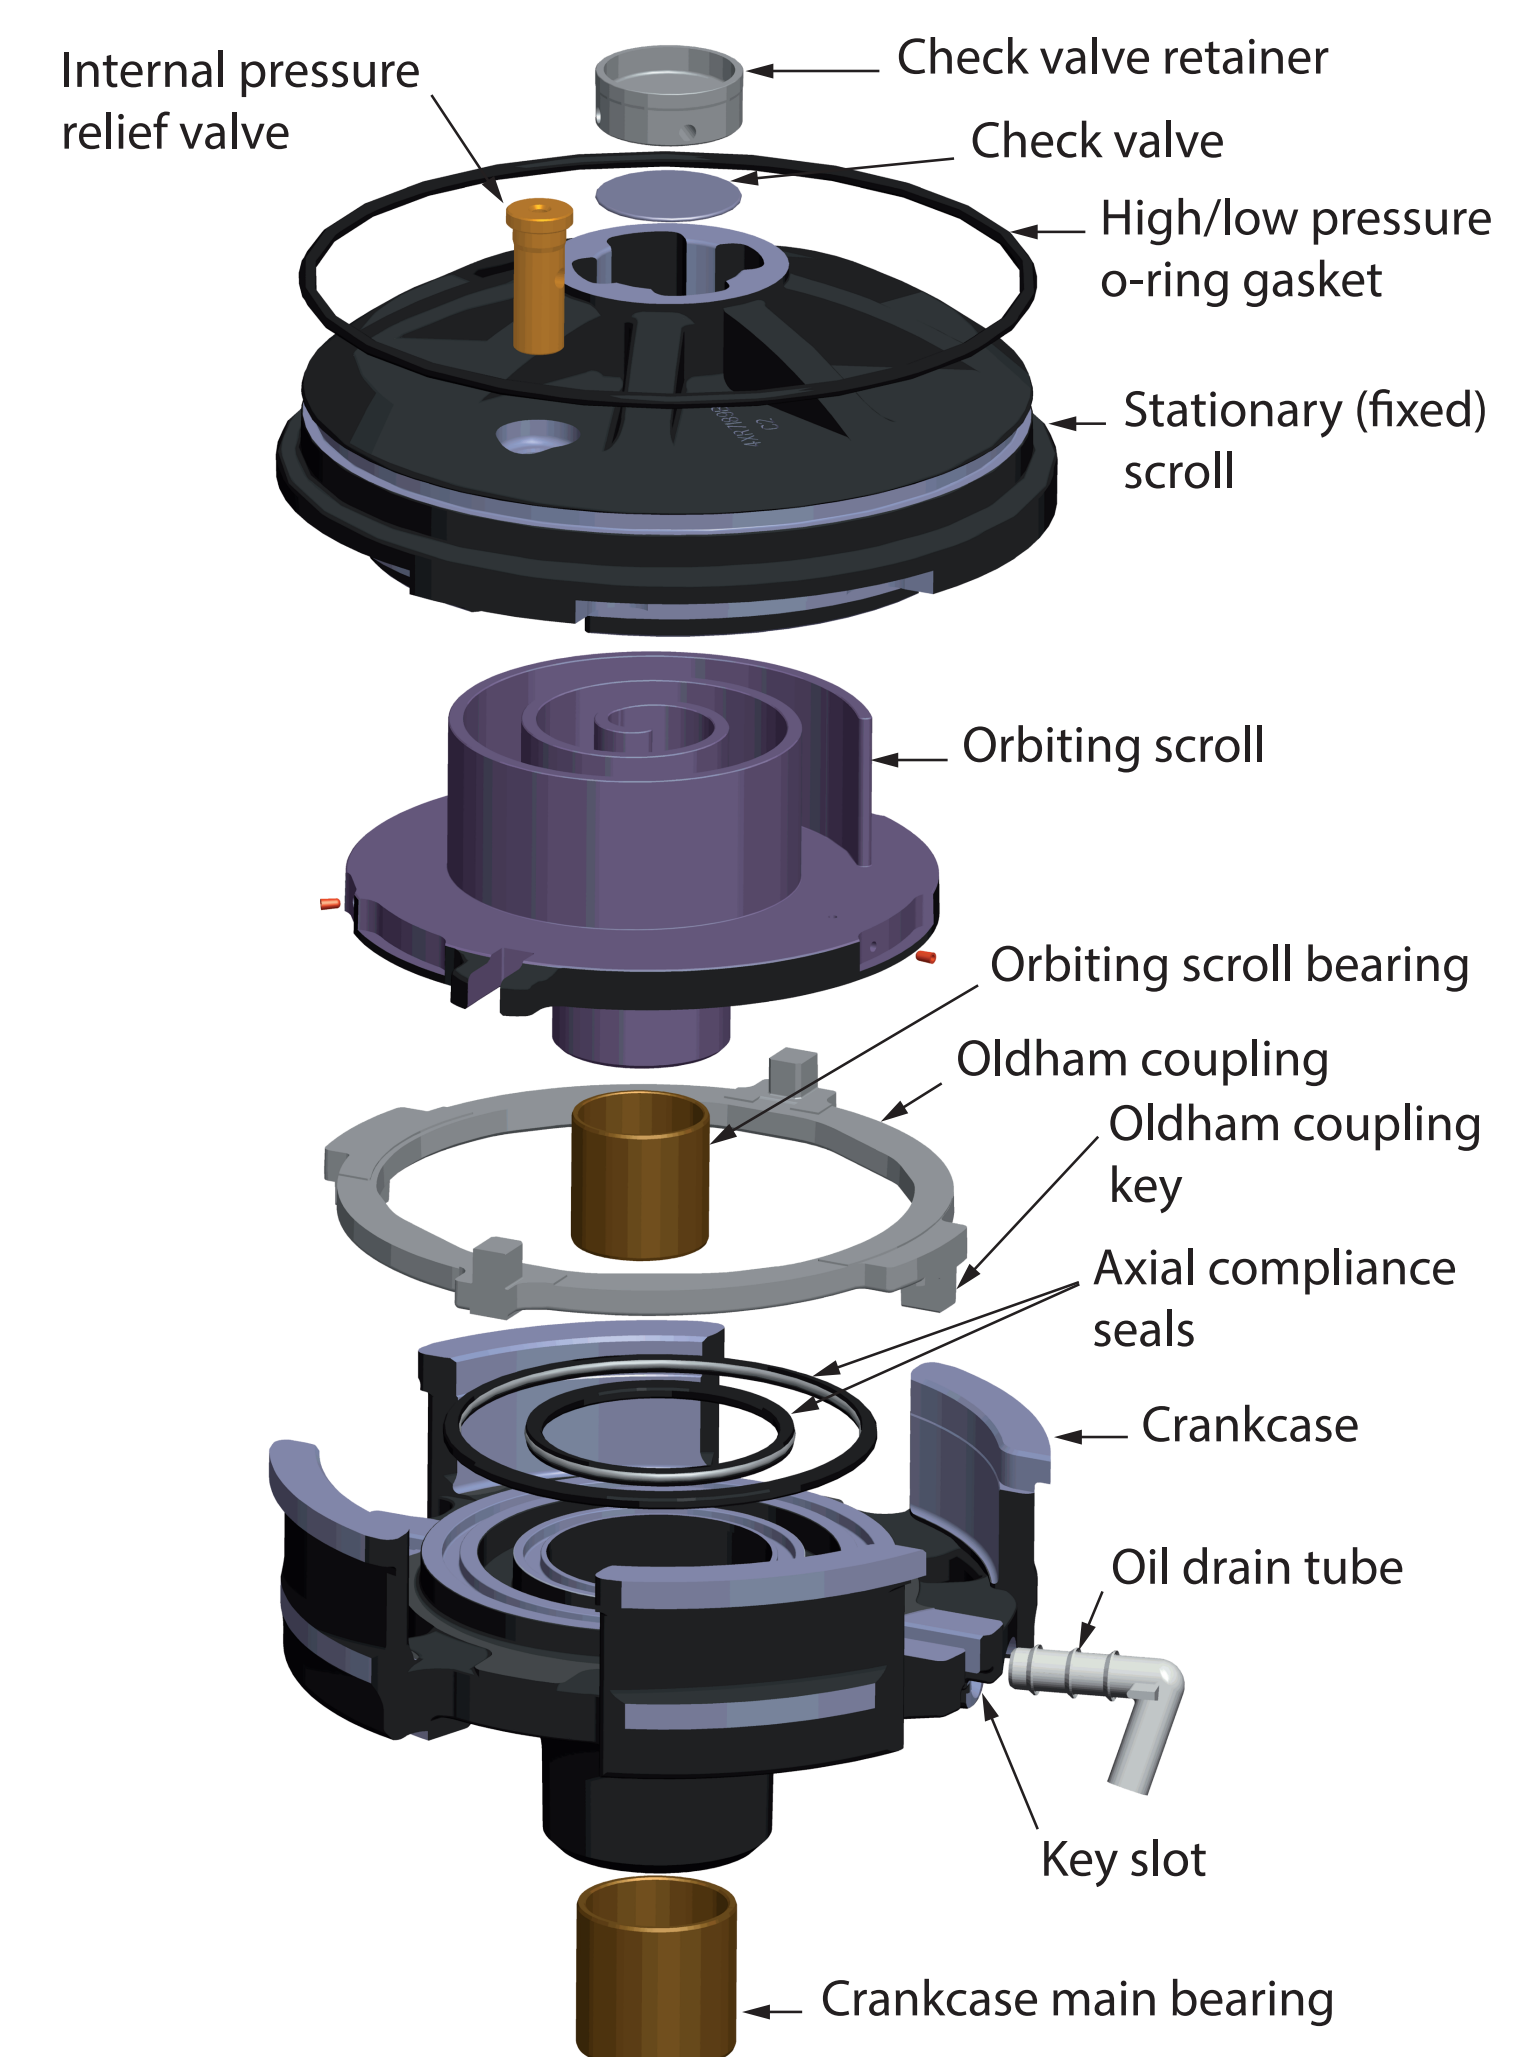

Danfoss Residential & light commercial scroll compressors

R410A - R407C- R22

COMPRESSOR BODY

COMPRESSION SET ASSEMBLY

SCROLL SET DETAILS

BEARING DETAIL AND BALANCING

OIL CIRCULATION

MOTOR ASSEMBLY