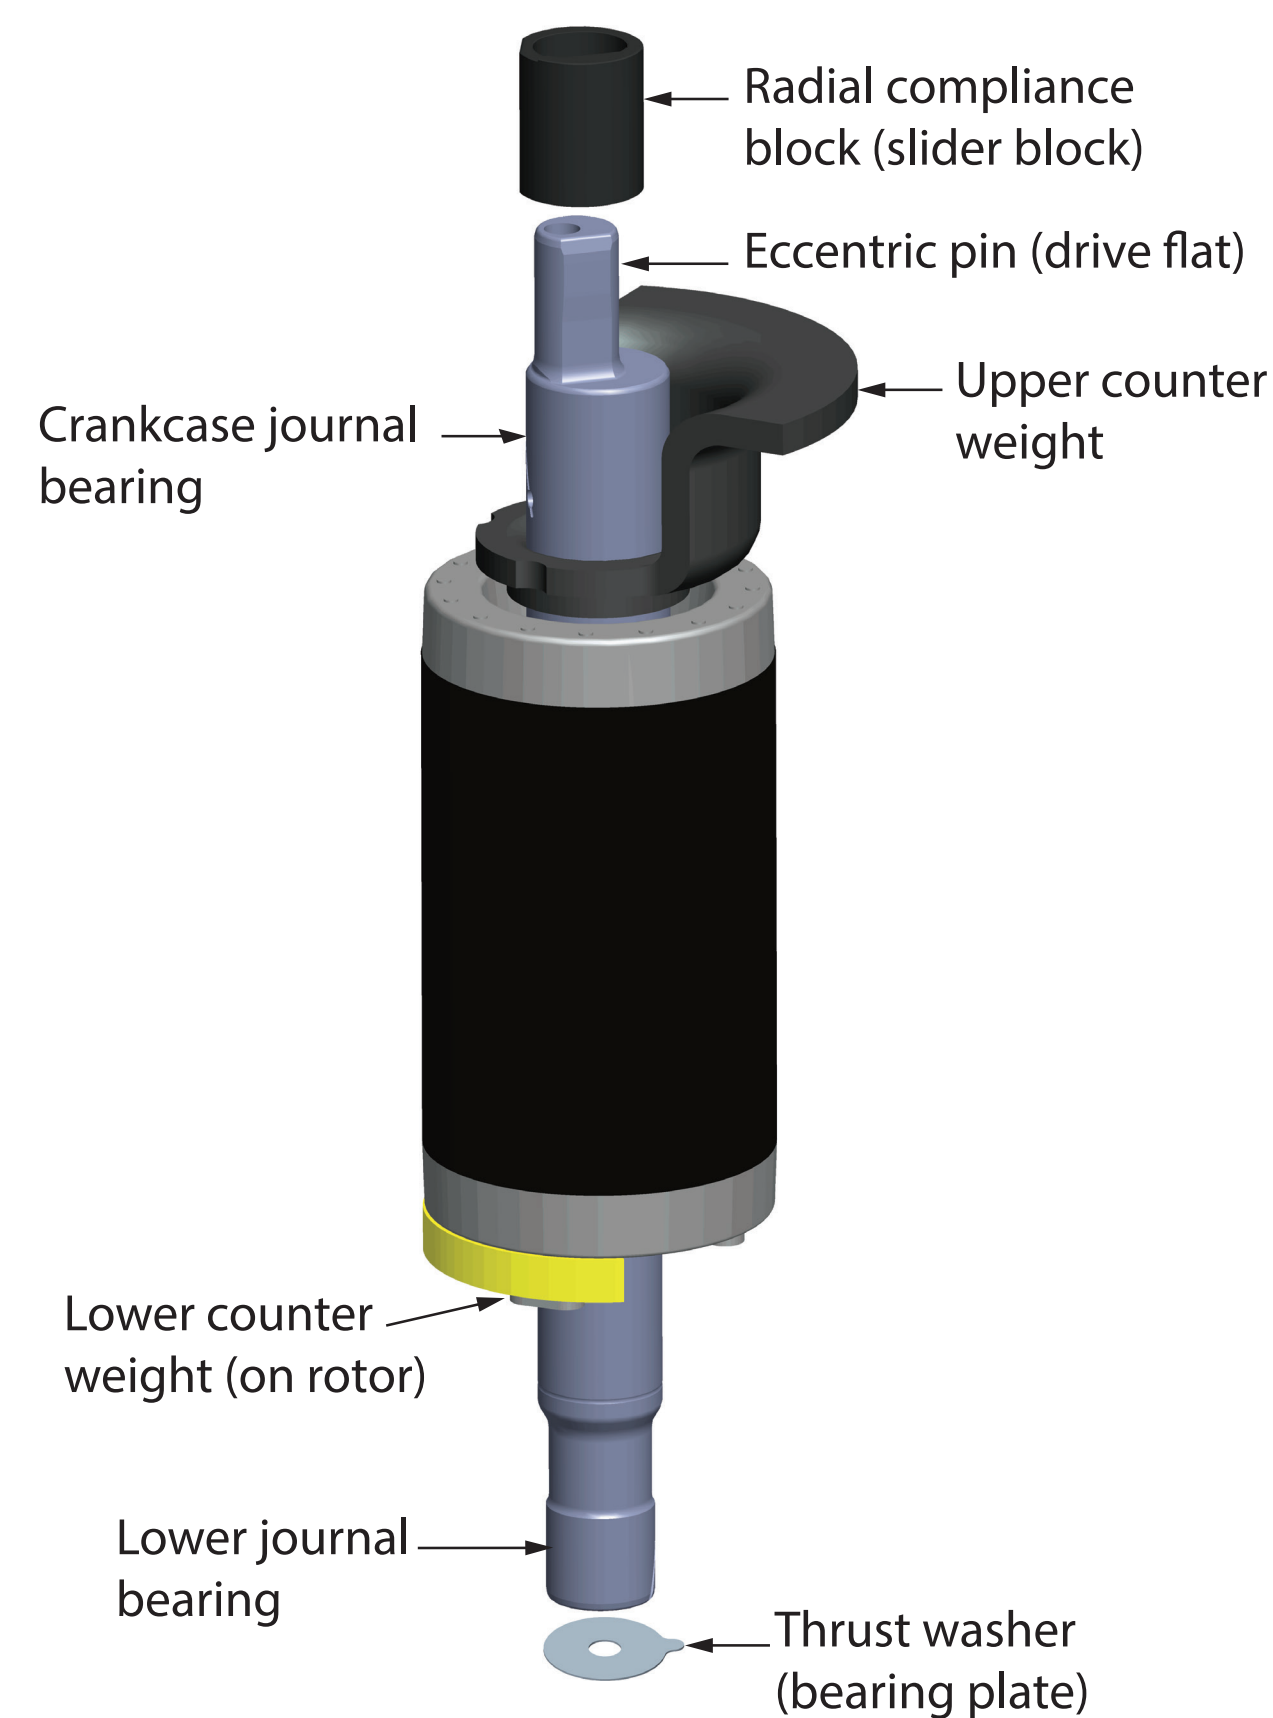

Danfoss Residential & light commercial scroll compressors

R410A - R407C- R22

COMPRESSOR BODY

COMPRESSION SET ASSEMBLY

SCROLL SET DETAILS

BEARING DETAIL AND BALANCING

OIL CIRCULATION

MOTOR ASSEMBLY