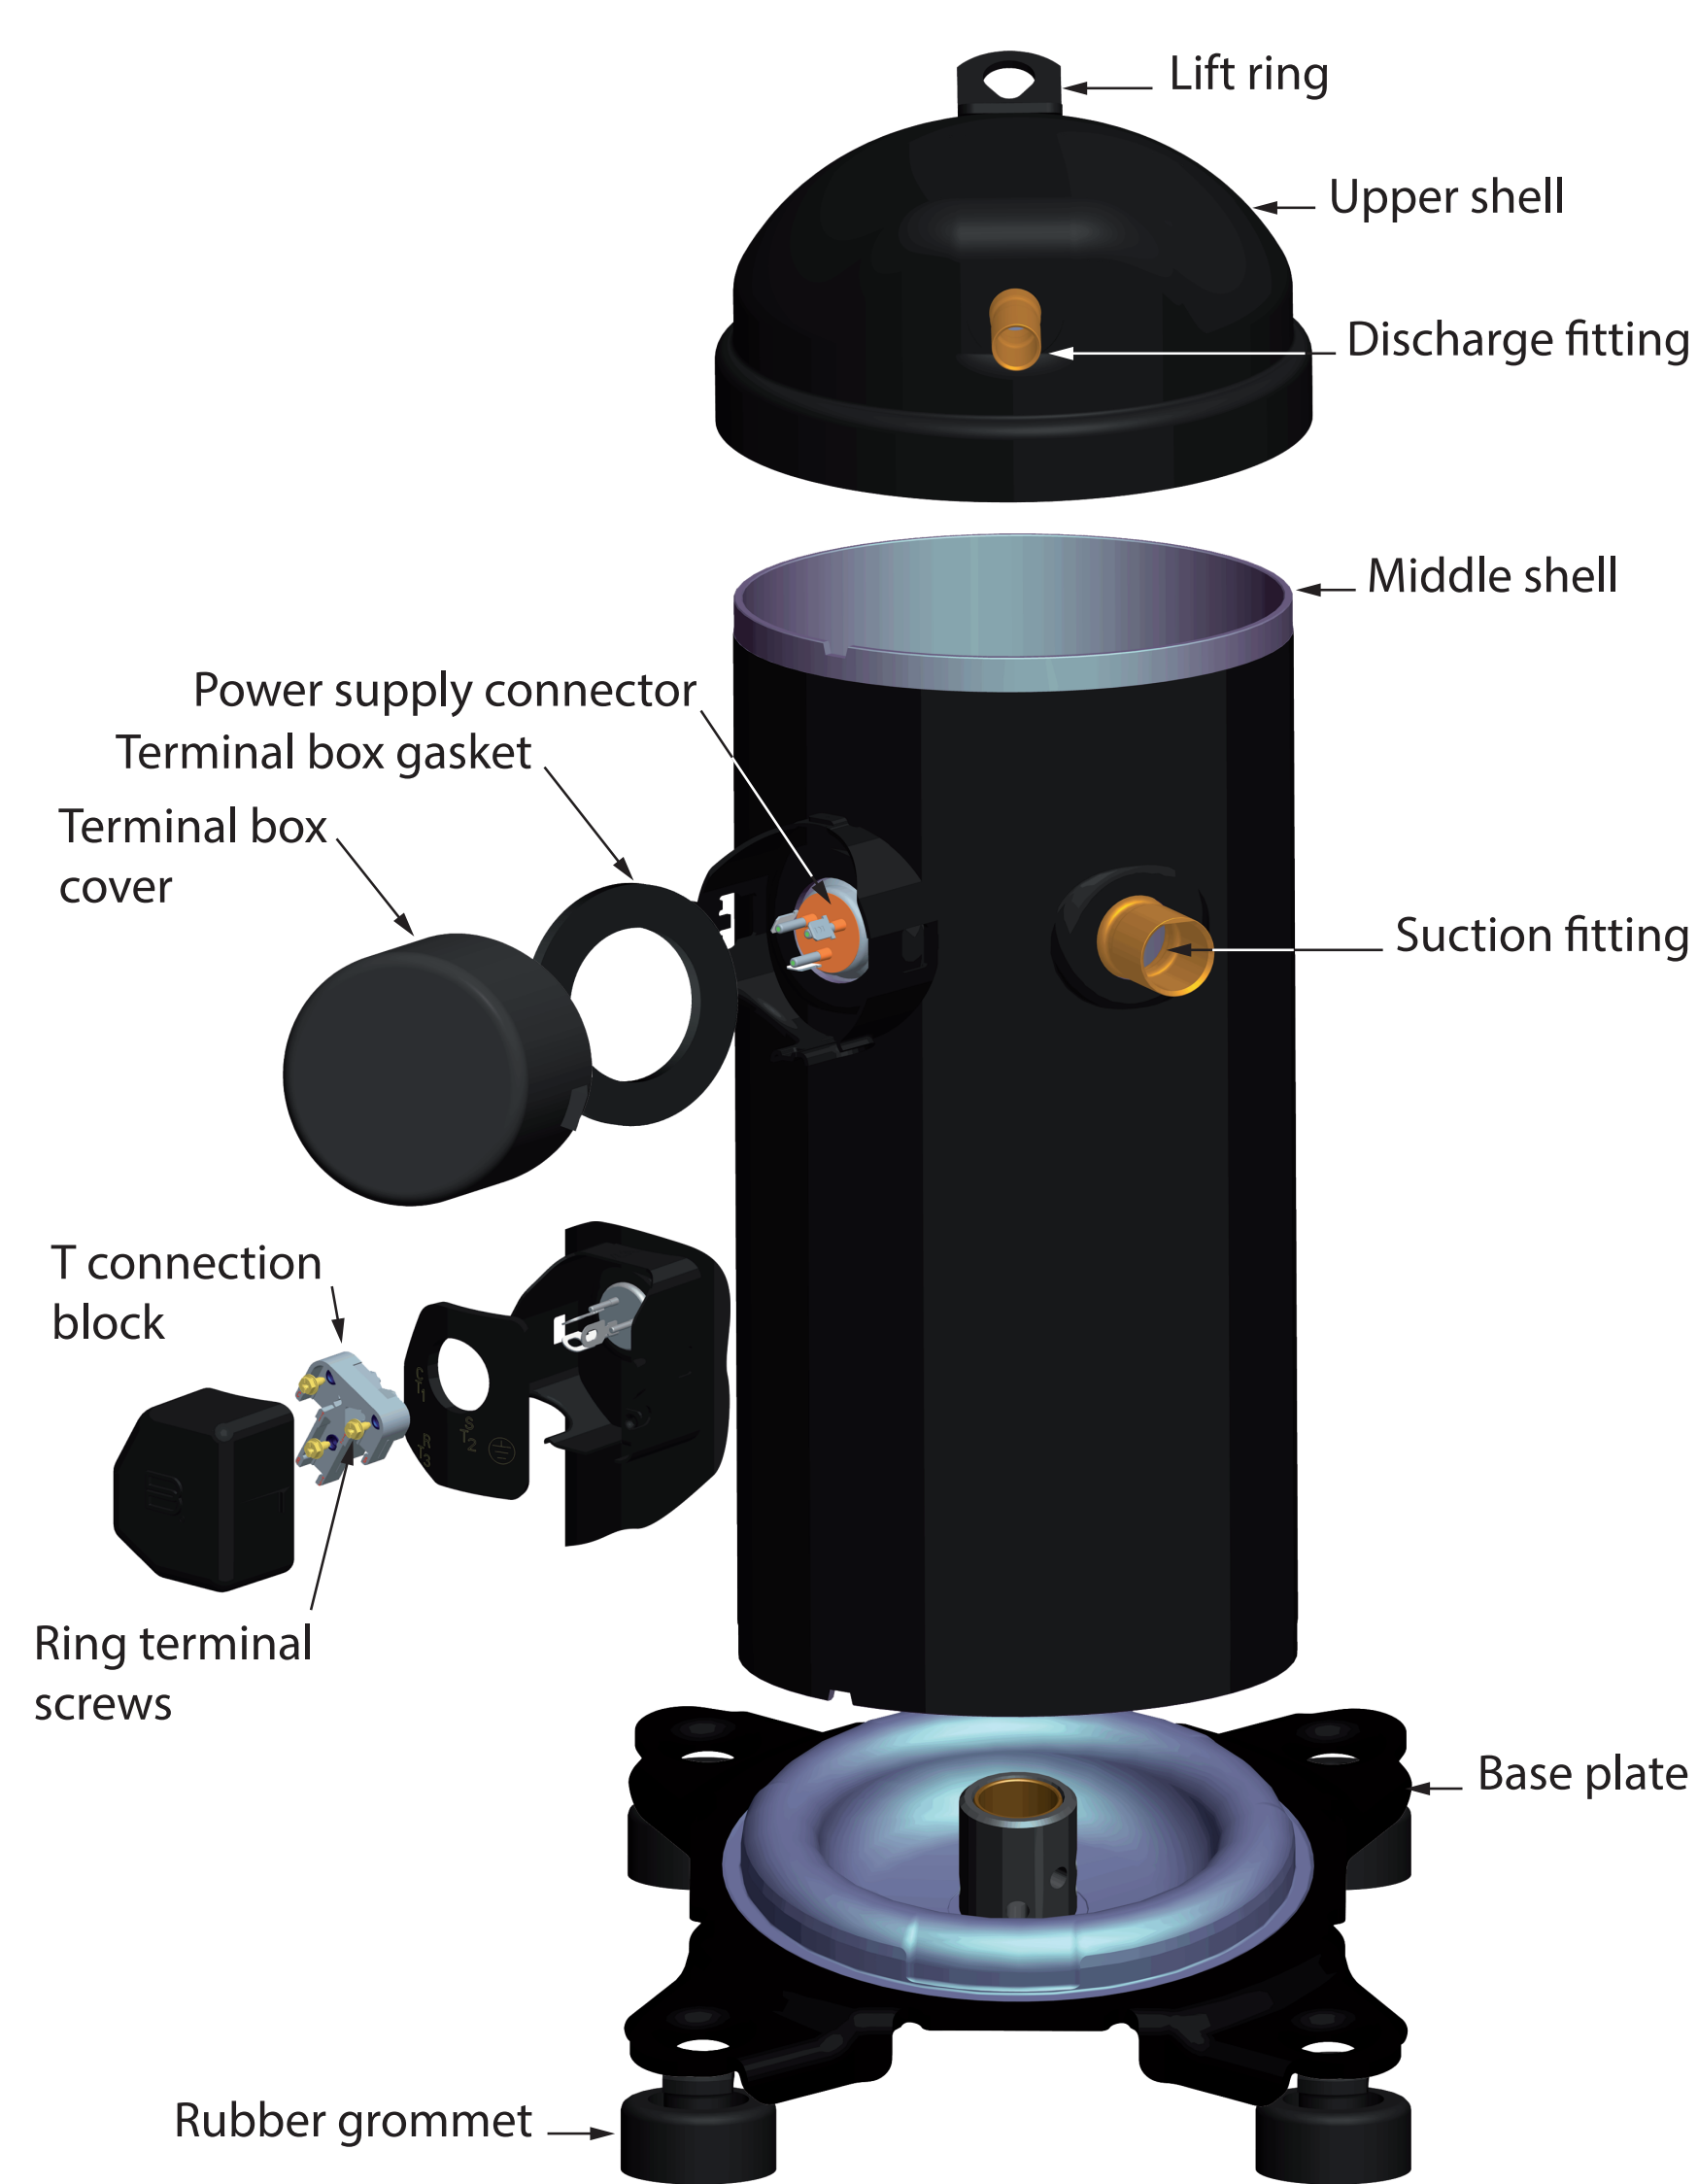

Danfoss Residential & light commercial scroll compressors

R410A - R407C- R22

COMPRESSOR BODY

COMPRESSION SET ASSEMBLY

SCROLL SET DETAILS

BEARING DETAIL AND BALANCING

OIL CIRCULATION

MOTOR ASSEMBLY