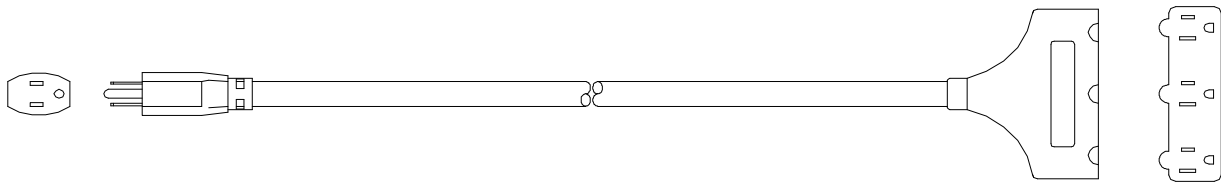

## PRODUCT SPECIFICATION

**CATALOG NUMBER:** 04112  
**DESCRIPTION:** STW adapter cord set with Tri-Source® three outlet cord connector  
**APPROVALS:** UL Listed and CSA Certified, or UL/CUL Listed, Adapter Cord Set

### CONSTRUCTION PARAMETERS:

Gauge: 12/3  
Conductor: 65/30 BC  
Cable jacket material: PVC, yellow  
Overall cable O.D. (nom): 0.585 in  
Cord rating: Extra Hard Usage per the National Electrical Code  
Cable legend type: Indent print

*Note: Plug and connector style may vary*

Cord set length: 2 ft  
Attachment plug configuration: NEMA 5-15P  
Cord connector configuration: NEMA 5-15R x 3  
Plug and connector material: PVC, yellow