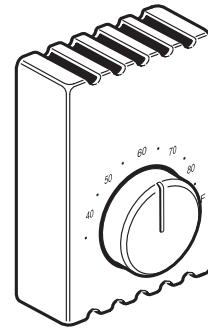

### HEATER ACCESSORIES

**Model 59V(Ivory), 59W(White) 60-Minute Time Control**

- Operates continuously or for any set period up to 60 minutes
- Fits single-gang box
- 120V, 20 Amp or 240VAC, 10 Amp capacity
- For use with all Broan heaters and fans within Amp ratings