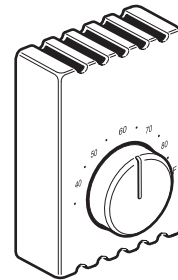

Model 87W Line-Voltage Thermostat

- 120 VAC / 240 VAC, 22A
- 277 VAC, 19A
- Snap-action, bimetal
- 40°F to 80°F temperature range
- Fits single-gang box
- For use with all Broan Heaters

Model 90 Thermostat Kit (not shown)

- Installs into Broan Model 114 Kickspace Heater
- Snap action, bi-metallic thermostat, knob and all mounting hardware included
- 120/240 VAC, 12.5 Amps
- 40°F to 130°F temperature range