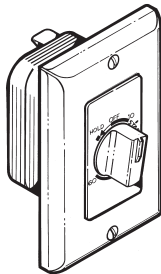

Model 61V(Ivory), 61W(White) 15-Minute Time Control

- Operates for any set period up to 15 minutes (no "continuous on" position)
- Fits single-gang box
- 120V, 20 Amp or 240VAC, 10 Amp capacity
- For use with all Broan heaters and fans within Amp ratings