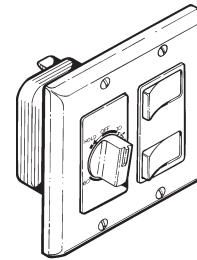

### HEATER ACCESSORIES

**Model 59V(Ivory), 59W(White) 60-Minute Time Control**

- Operates continuously or for any set period up to 60 minutes
- Fits single-gang box
- 120V, 20 Amp or 240VAC, 10 Amp capacity
- For use with all Broan heaters and fans within Amp ratings