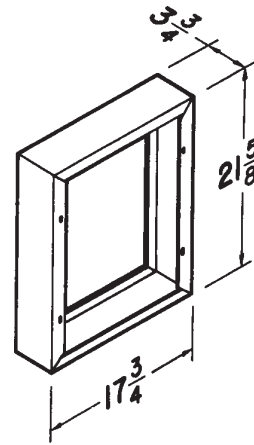

Model 83 Thermostat Kit (not shown)

- Snap-action, bimetallic
- 40°F to 125°F temperature range
- Includes knob and all mounting hardware to install a built-in thermostat into Broan Models 165F, 167F, 170F, 174F, and 178F

Model 84 Surface-Mounting Kit

- Heavy, 22-gauge steel
- White, baked enamel finish
- Includes all mounting hardware
- For use with Broan Models 170 thru 181

Model 85 Surface-Mounting Kit

- Heavy, 22-gauge steel
- White, baked enamel finish
- Includes all mounting hardware
- For use with Broan Vestibule Heaters - Models 192, 194 & 198