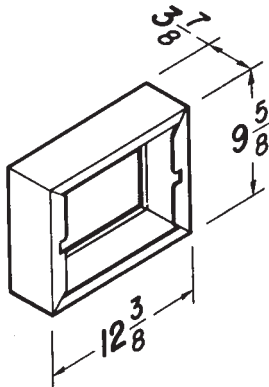

Model 83 Thermostat Kit (not shown)

- Snap-action, bimetallic
- 40°F to 125°F temperature range
- Includes knob and all mounting hardware to install a built-in thermostat into Broan Models 165F, 167F, 170F, 174F, and 178F

Model 84 Surface-Mounting Kit

- Heavy, 22-gauge steel
- White, baked enamel finish
- Includes all mounting hardware
- For use with Broan Models 170 thru 181

Model 85 Surface-Mounting Kit

- Heavy, 22-gauge steel
- White, baked enamel finish
- Includes all mounting hardware
- For use with Broan Vestibule Heaters - Models 192, 194 & 198