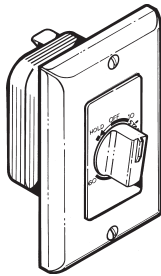

### HEATER ACCESSORIES

**Model 59V(Ivory), 59W(White) 60-Minute Time Control**

- Operates continuously or for any set period up to 60 minutes
- Fits single-gang box
- 120V, 20 Amp or 240VAC, 10 Amp capacity
- For use with all Broan heaters and fans within Amp ratings