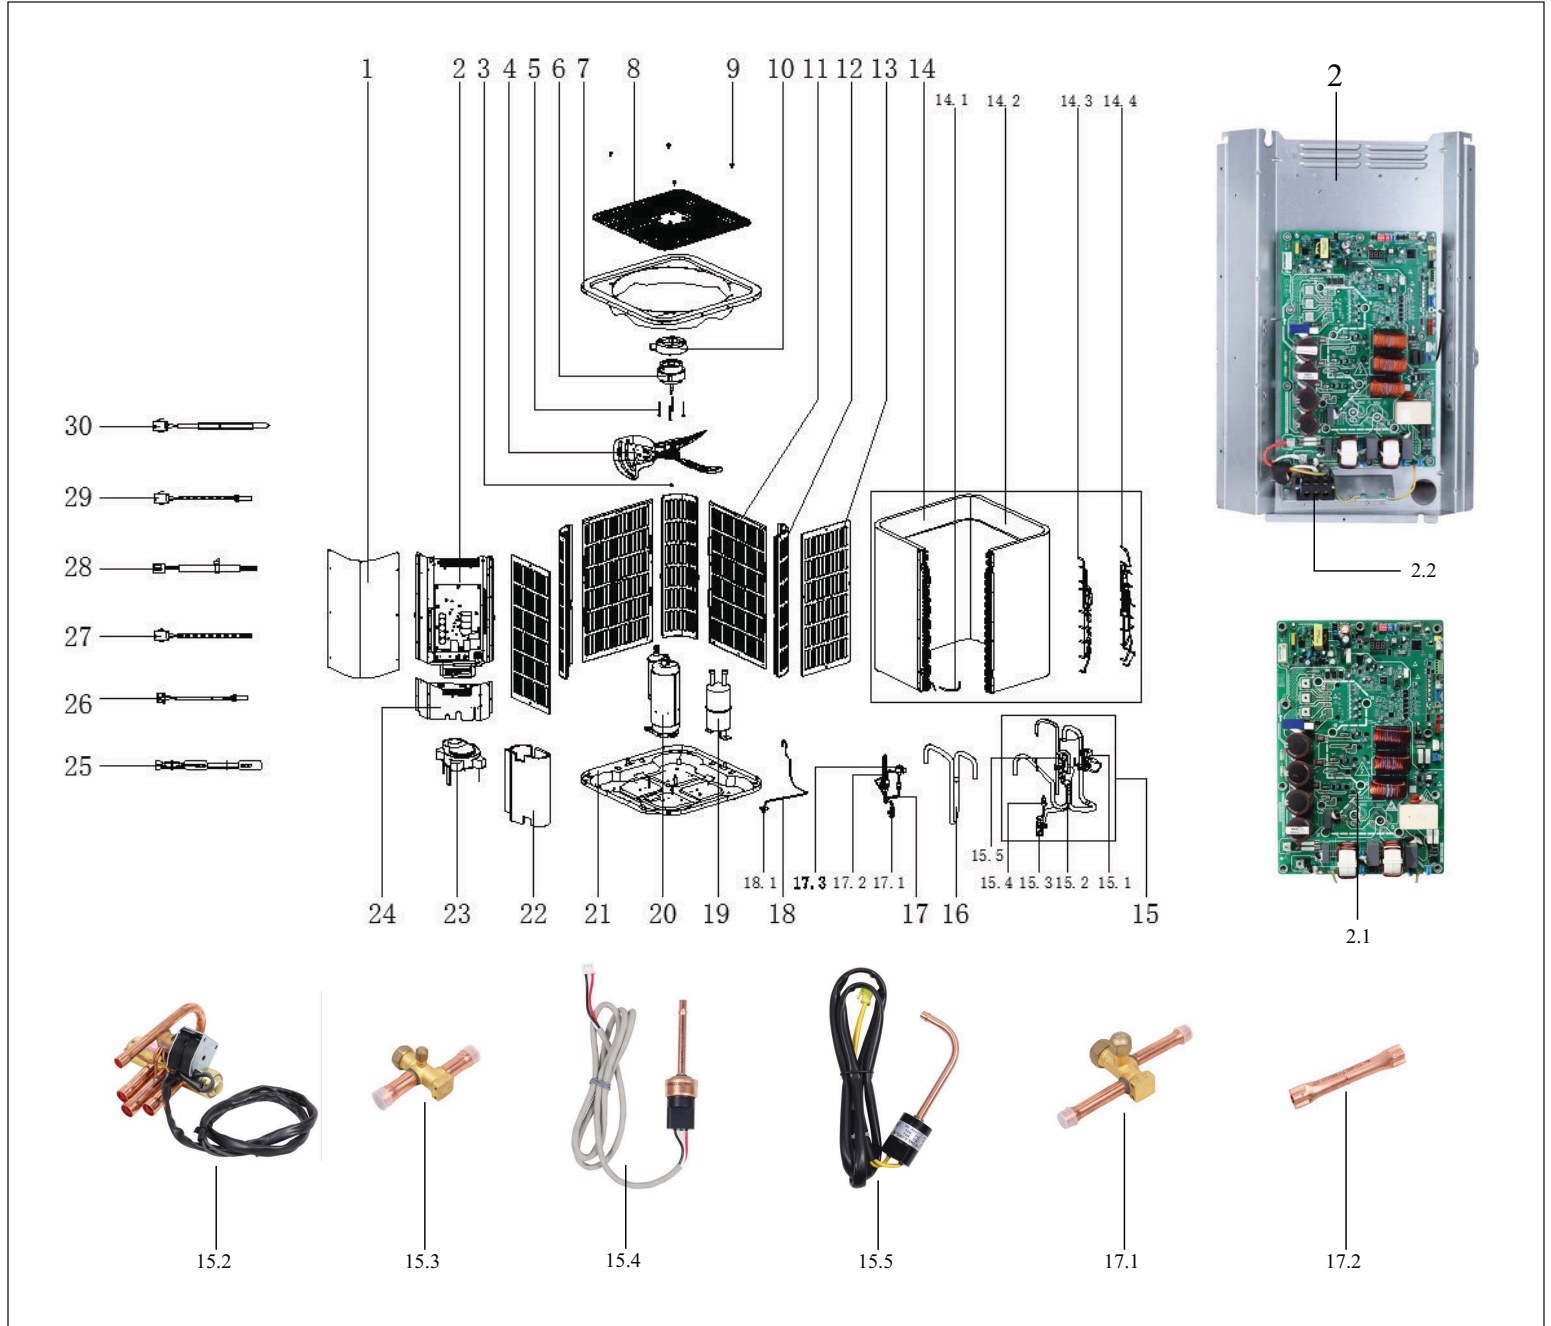

# Bosch IDS 2.0 BOVA-60 Split System Heat Pump 5 Ton Capacity

Pos.	Description	Qty	Ordering no.	BOVA-60 (5 Ton)	Recommended Stock	Remarks
1	Service Access Panel	1.0	8733953175	■		
2	Control Board Assembly	1.0	8733953176	■	✓	
2.1	Outdoor Control Board	1.0	8733953177	■		
2.1.1	Control Board Temperature Sensor (Tf) (Image not shown. Located behind control board.)	1.0	8733948339	■		
2.2	High Voltage Terminal Block	1.0	8733953148	■		
3	Nuts for outdoor fan	1.0	8733941801	■		
4	Fan blade	1.0	8733953178	■	✓	
5	Motor Mounted Bolt	4.0	8733941845	■		
6	Outdoor ECM Motor	1.0	8733953149	■	✓	
7	Top Cover Assembly	1.0	8733953150	■		
8	Top Cover Grate	1.0	8733941805	■		
9	Top Cover Grate Bolts	4.0	8733941806	■		
10	Motor Installation Board Ass'y	1.0	8733941847	■	✓	
11	Side Louver Panel 1	2.0	8733953179	■		
12	Round Louver Panel	3.0	8733953180	■		
13	Side Louver Panel 2	2.0	8733953181	■		
14	Condenser Coil Assembly	1.0	8733953182	■		
14.1	Condenser Transition Pipe	1.0	8733941814	■		
14.2	Condenser Coil	1.0	8733953183	■		
14.2	Condenser Coil	1.0	8733953184	■		
14.3	Condenser Input Assembly	1.0	8733953185	■		
14.4	Condenser Output Assembly	1.0	8733953186	■		
15	Reversing Valve System Assembly	1.0	8733953187	■	✓	
15.1	One way EEV valve	1.0	8733953158	■	✓	
15.2	Reversing Valve	1.0	8733953159	■	✓	
15.3	Suction Valve	1.0	8733941858	■	✓	
15.4	Pressure transducer	1.0	8733953160	■	✓	
15.5	High pressure switch	1.0	8733941857	■	✓	
16	Suction pipe assembly	1.0	8733953188	■		
17	High Pressure Valve Assembly	1.0	8733941860	■	✓	
17.1	Liquid Valve	1.0	8733941822	■	✓	
17.2	Check Valve	1.0	8733941823	■	✓	
17.3	EEV Body	1.0	8733953189	■	✓	
18	Gauge Port Assembly	1.0	8733953190	■		
18.1	Gauge Port	1.0	8733941827	■		
<b>Bosch IDS 2.0 BOVA-60HDN1-M20G Split System Heat Pump 5 Ton Capacity</b>						