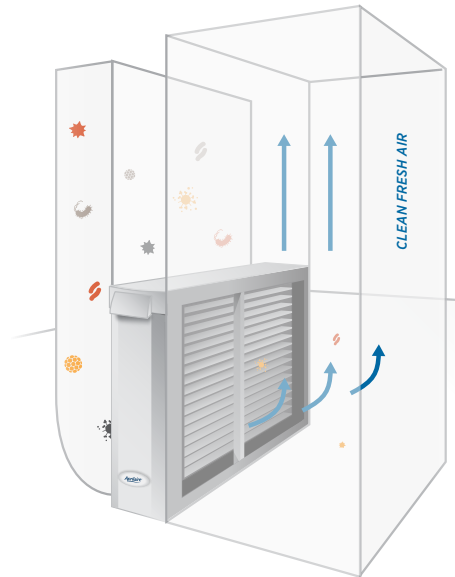

Here's what's happening in the air you're breathing right now:

- + Just one cubic foot of air can have more than 30 million pollutants—that's 100 times more than the air outside. Polluted air like this causes 94% of all respiratory problems.
- + If you see dust in the air or on your furniture, what you're really looking at are mold spores, pet dander, bacteria, pollen and other harmful contaminants. About 40,000 dust mites, which increase the chance of asthma development,* can live in just one ounce of dust.
- + In addition to visible contaminants, there's an alarming concentration of harmful particles that are invisible to the human eye. Particulate matter like this is the leading cause of poor indoor air, and it's found in 85% of homes.*
- + Every time you dust or vacuum, you actually increase particulate concentration.
- + It's not just your family that suffers. Contaminants can also have a damaging effect on your furniture, appliances and electronics and especially your heating and cooling system.

Indoor air pollution is a problem in almost every home—including yours.

Cleaner, healthier air is within reach with Aprilaire.

A whole-home air purifier from Aprilaire will help you manage your family's comfort and health. Installed as part of your home's heating and cooling system, it puts you in complete control of air purity. When your HVAC system fan is on, it delivers cleaner, healthier air not just in one room, but throughout your entire home.

Same protection is recommended for all HVAC types. Including downflow, upflow and horizontal configurations.

Standard 1" Filter

Only 3.4 sq. ft.
LESS media to filter out harmful particles

A whole-home air purifier removes particulates and irritants throughout your home. That includes mold spores, pet dander, dust mites, bacteria, pollen and even viruses. By removing these harmful contaminants, you'll help reduce the risk of asthma attacks and allergic reactions.