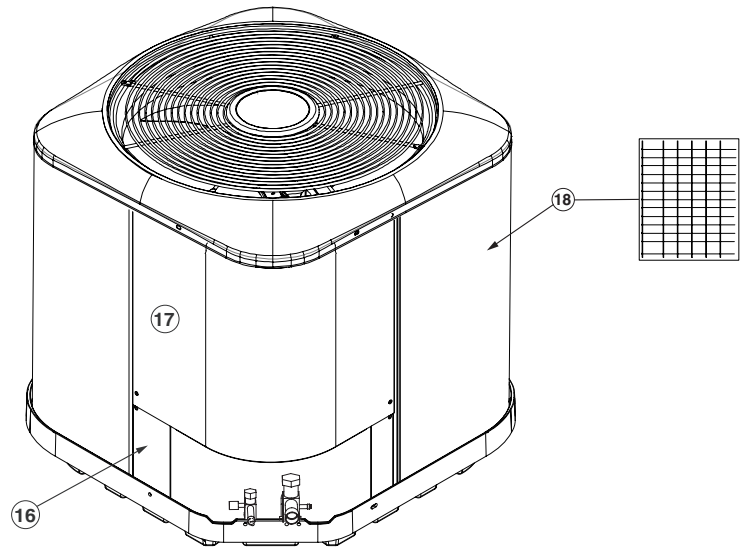

# REPLACEMENT PARTS LIST

**RESIDENTIAL SPLIT SYSTEM AIR CONDITIONER  
 16 SEER , SINGLE PHASE, FIXED SPEED MODELS  
 MSA6BF SERIES**

ITEM #	COMPONENT
1	COMPRESSOR BOLT
2	COMPRESSOR GROMMET
3	COMPRESSOR
4	REFRIGERANT VALVE (LG)
5	REFRIGERANT VALVE (SM)
6	CAPACITOR
7	CAPACITOR STRAP
8	CONTROL BOX
9	OUTDOOR FAN MOTOR
10	MOTOR WIRE CONDUIT
11	OUTDOOR FAN GRILLE
12	OUTDOOR FAN BLADE
13	TOP PAN
14	OUTDOOR COIL
15	CONTACTOR
16	ACCESS PANEL
17	CONTROL BOX COVER
18	OUTDOOR COIL GUARD

## MSA6BF Series Split System Air Conditioner 16 SEER , Single Phase, Fixed Speed Models

COMPONENT	024K	030K	036K	042K	048K
ACCESS PANEL	274014BR	274012BR	274015BR	274016BR	274016BR
CAPACITOR	01-0083	01-0084	01-0085	01-0273	01-0271
COMPRESSOR	921422	921424	921426	921463	921465
COMPRESSOR BLANKET	—	—	—	—	—
COMPRESSOR BOLT	600426	600426	600426	600426	600426
COMPRESSOR GROMMET	668530	668530	668530	668530	668530
COMPRESSOR MOLDED PLUG	634660R	634660R	634660R	634660R	634660R
CONTACTOR	624712	624712	624712	624712	624713
FILTER DRIER	669764	669764	669764	669764	669764
HIGH PRESSURE SWITCH	632473R	632473R	632473R	632473R	632473R
MOTOR WIRE CONDUIT	664292	664290	664290	664290	664290
OUTDOOR COIL	2A9973R	2B5231R	2C0731R	664879R	664879R
OUTDOOR COIL GUARD	2A1064R	2A1071R	2A1074R	2A1075R	2A1075R
OUTDOOR FAN BLADE	667261R	667383	667383	667383	667351R
OUTDOOR FAN GRILLE	669592R	669591R	669591R	669591R	669591R
OUTDOOR FAN MOTOR	621919	622171	622080	622066	622656
REFRIGERANT VALVE (LG)	663864R	663864R	663864R	663865R	663865R
REFRIGERANT VALVE (SM)	663862R	663862R	663862R	663862R	663862R