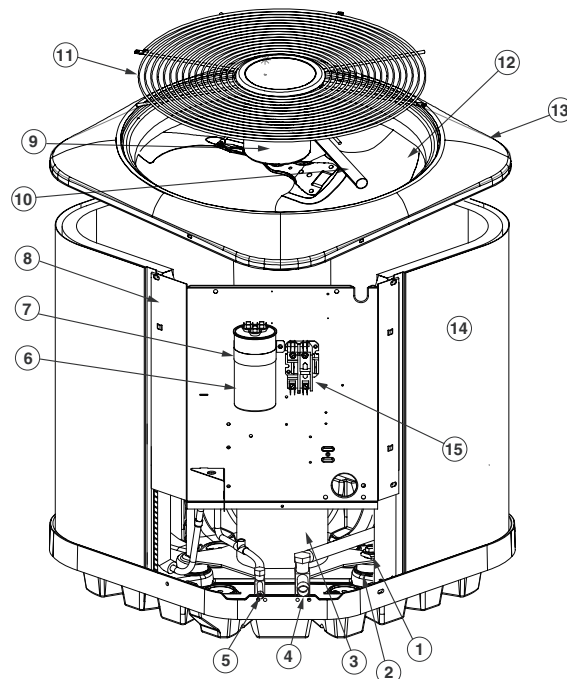

# REPLACEMENT PARTS LIST

**RESIDENTIAL SPLIT SYSTEM AIR CONDITIONER  
 16 SEER , SINGLE PHASE, FIXED SPEED MODELS  
 MSA6BF SERIES**

ITEM #	COMPONENT
1	COMPRESSOR BOLT
2	COMPRESSOR GROMMET
3	COMPRESSOR
4	REFRIGERANT VALVE (LG)
5	REFRIGERANT VALVE (SM)
6	CAPACITOR
7	CAPACITOR STRAP
8	CONTROL BOX
9	OUTDOOR FAN MOTOR
10	MOTOR WIRE CONDUIT
11	OUTDOOR FAN GRILLE
12	OUTDOOR FAN BLADE
13	TOP PAN
14	OUTDOOR COIL
15	CONTACTOR
16	ACCESS PANEL
17	CONTROL BOX COVER
18	OUTDOOR COIL GUARD

## MSA6BF Series Split System Air Conditioner 16 SEER , Single Phase, Fixed Speed Models

COMPONENT	024K	030K	036K	042K	048K
ACCESS PANEL	274014BR	274012BR	274015BR	274016BR	274016BR
CAPACITOR	01-0083	01-0084	01-0085	01-0273	01-0271
COMPRESSOR	921422	921424	921426	921463	921465
COMPRESSOR BLANKET	—	—	—	—	—
COMPRESSOR BOLT	600426	600426	600426	600426	600426
COMPRESSOR GROMMET	668530	668530	668530	668530	668530
COMPRESSOR MOLDED PLUG	634660R	634660R	634660R	634660R	634660R
CONTACTOR	624712	624712	624712	624712	624713
FILTER DRIER	669764	669764	669764	669764	669764
HIGH PRESSURE SWITCH	632473R	632473R	632473R	632473R	632473R
MOTOR WIRE CONDUIT	664292	664290	664290	664290	664290
OUTDOOR COIL	2A9973R	2B5231R	2C0731R	664879R	664879R
OUTDOOR COIL GUARD	2A1064R	2A1071R	2A1074R	2A1075R	2A1075R
OUTDOOR FAN BLADE	667261R	667383	667383	667383	667351R
OUTDOOR FAN GRILLE	669592R	669591R	669591R	669591R	669591R
OUTDOOR FAN MOTOR	621919	622171	622080	622066	622656
REFRIGERANT VALVE (LG)	663864R	663864R	663864R	663865R	663865R
REFRIGERANT VALVE (SM)	663862R	663862R	663862R	663862R	663862R