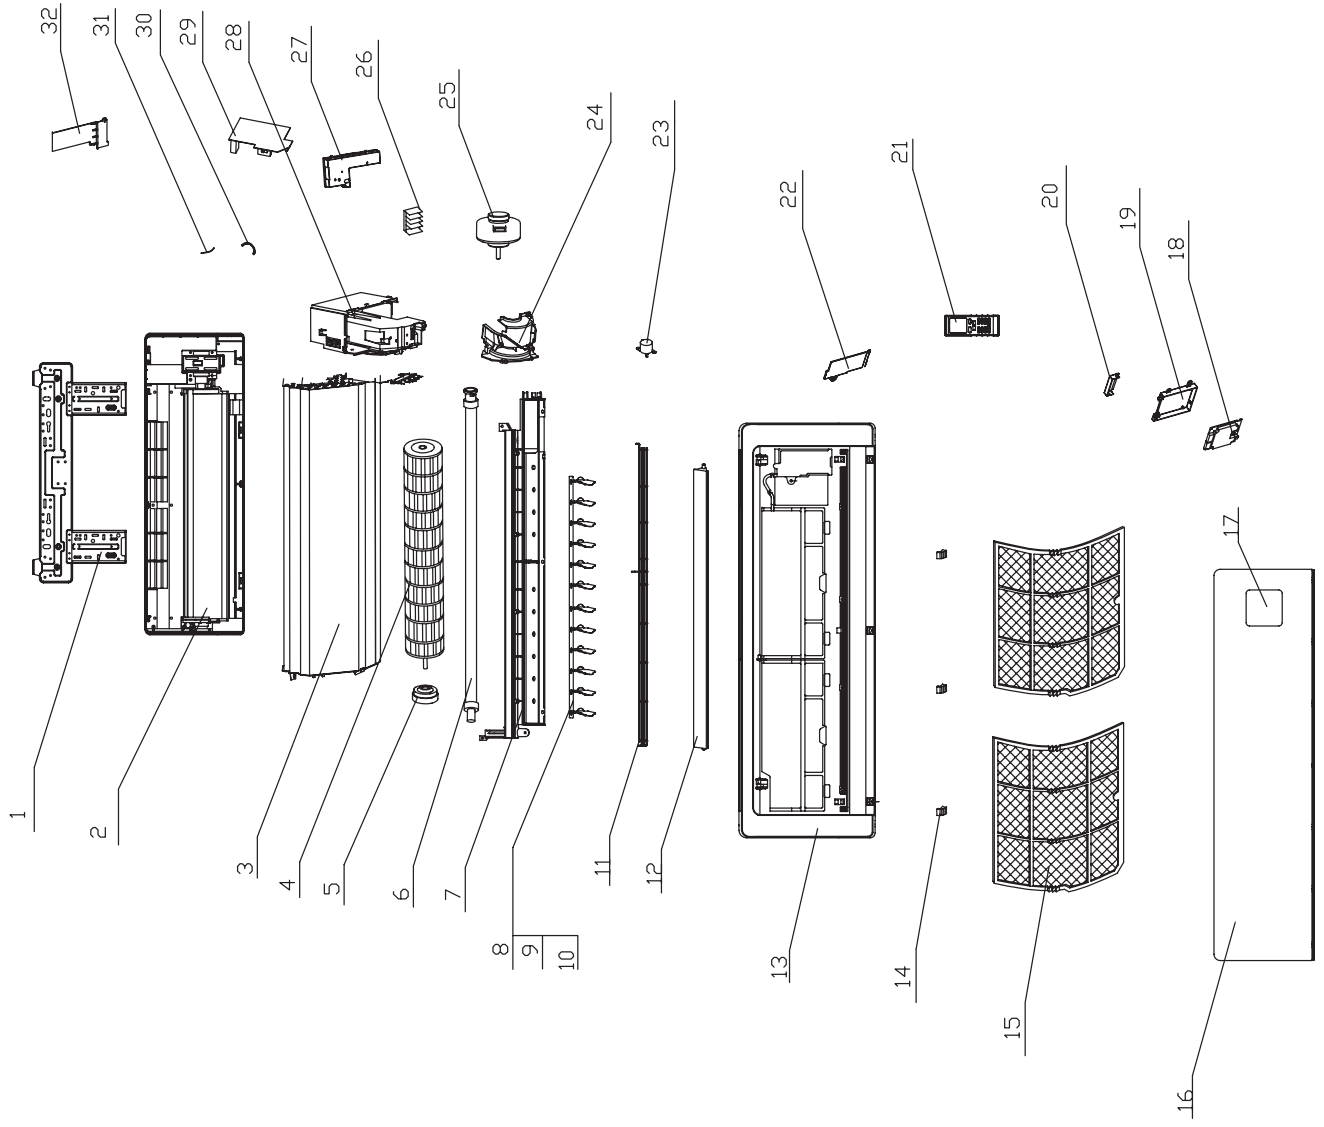

GWH09AB-A3DNA1B/I Heat Pump 9,000 Btuh 115v Indoor Unit

GWH09AB-A3DNA1B//
Heat Pump 9,000 Btuh 115v Indoor Unit
Product Code: CB115N0554_K54715

NO.	Part Code	Part Description	Qty
1	1252008	Wall Mounting Frame	1
2	2220208402	Rear Case Assy	1
3	1002089	Evaporator Coil Assy	1
4	10352023	Cross Flow Fan	1
5	76512051	Bearing O-Gasket Sub-Assy	1
6	523001401	Drainage Hose	1
7	20182146	Drainage Tray Assy	1
8	10512099	Swing Blade(Round Hole)	8
9	10512097	Air Louver(Manual)	2
10	10582450	Swing Lever	1
11	1472011	Front Grille	1
12	1051210205P	Guide Louver	1
13	20002760	Front Case Assy	1
14	24252019P	Screw Cover	3
15	11122059	Filter Sub-Assy	2
16	2001206703	Front Panel Assy	1
17	20192203D	Decorative Strip	1
18	30545052	Display Board	1
19	20122070	Display Control Box	1
20	20122058	Display Cover 2	1

NO.	Part Code	Part Description	Qty
21	305100502	Remote Control	1
Not Shown	26150003	Remote Control Holder/Cradle	1
22	20122074P	Electric Control Box Cover2	1
23	15012086	Stepper Motor	1
24	26112132	Motor Press Plate	1
25	1501306801	Fan Motor	1
26	42011233	Terminal Board	1
27	20122103	Electric Control Box Cover1	1
28	2010256214	Electric Control Box Assy	1
29	30138202	Main Control Board	1
30	390000451	Ambient Temperature Sensor	1
31	390000591	Indoor Coil Temperature Sensor	1
32	26112124	Pipe Clamp	1
Not Shown	10582070	Crank	1
Not Shown	1592073	Electric Control Box Shield Cover Sub-Assy	1
Not Shown	111220081	Filter	2
Not Shown	10542704	Axial Bushing	1
Not Shown	10542008	Axial Bushing	1
Not Shown	4202300106	Configuration Jumping Connector	1
Not Shown	26112158	Louver Clamp	5