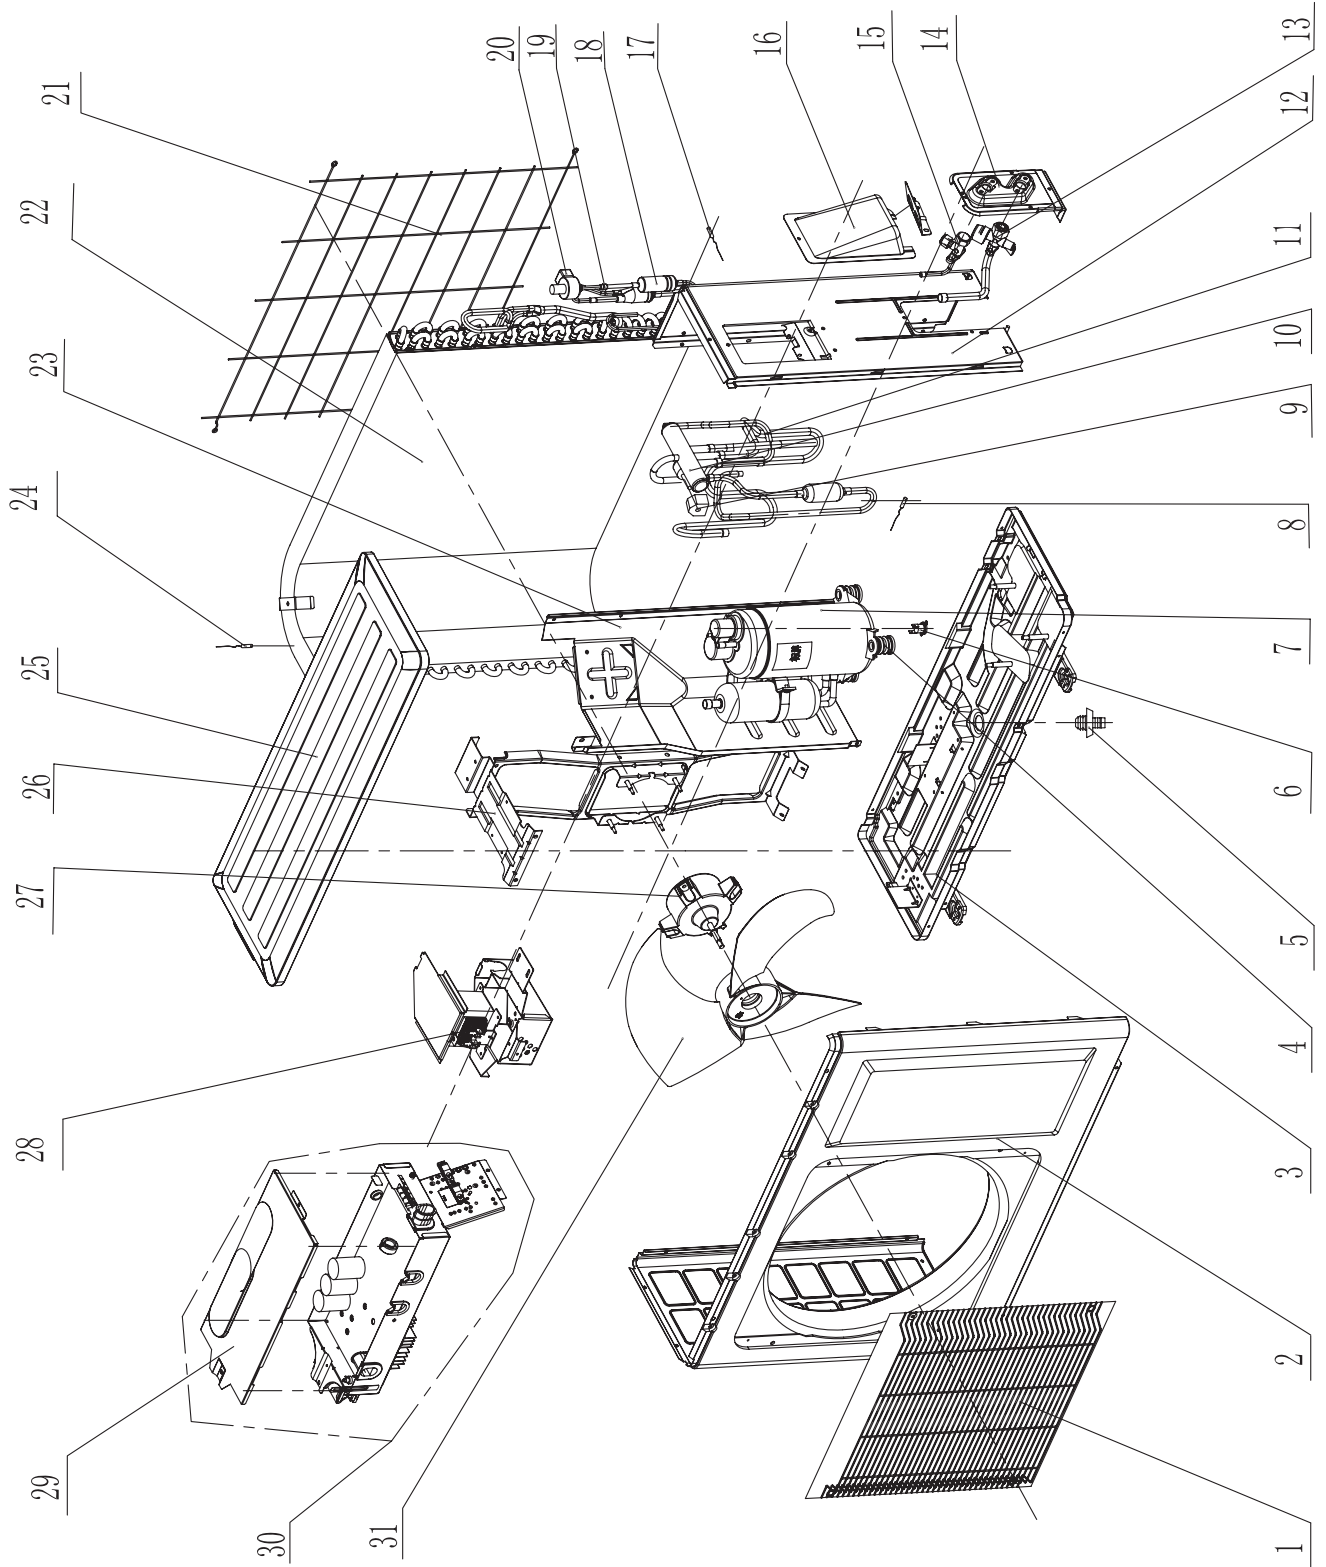

GWH12AB-D3DNA1B/O Heat Pump 12,000 Btuh 208/230v Outdoor Unit

GWH12AB-D3DNA1B/O
Heat Pump 12,000 Btuh 208/230v Outdoor Unit
Product Code: CB115W0382_K54715

NO.	Part Code	Part Description	Qty
1	1473012	Front Grille	1
2	153500201	Front Panel	1
3	1203524	Chassis Sub-Assy	1
4	76815203	Compressor Grommets	3
5	6123401	Drainage Connector	1
6	180002	Compressor Overload Protector	1
7	205212	Compressor and Fittings	1
8	39000016	Discharge Temperature Sensor	1
9	4300040036	Magnet Solenoid Coil	1
10	430004032	4-Way Valve	1
11	3123207	4-Way Valve Assy	1
12	0130508701P	Right Side Plate	1
13	7100003	Liquid Line Valve	1
14	1713041	Valve Support	1
15	7130838	Cut-off Valve	1
16	2123015	Cable Cross Plate Assy	1
17	390001921	Coil Temperature Sensor	1

NO.	Part Code	Part Description	Qty
18	7220019	Filter	1
19	7133069	Electric Expansion Valve Sub-Assy	1
20	4300876701	Magnet Solenoid Coil	1
21	1475014	Rear Grille	1
22	01113321_ K54715	Condenser Coil Assy	1
23	1233090	Clapboard Sub-Assy	1
24	3900020801	Ambient Temperature Sensor	1
25	1253443	Top Cover Plate	1
26	170301002	Motor Support Spot Welding Sub-Assy	1
27	15013069	Fan Motor	1
28	43130178	Reactor	1
29	260309601	Electric Control Box Cover Sub-Assy	1
30	140398683	Electric Control Box Assy	1
31	10333502	Axial Flow Fan	1
Not Shown	30138209	Main Control Board	1