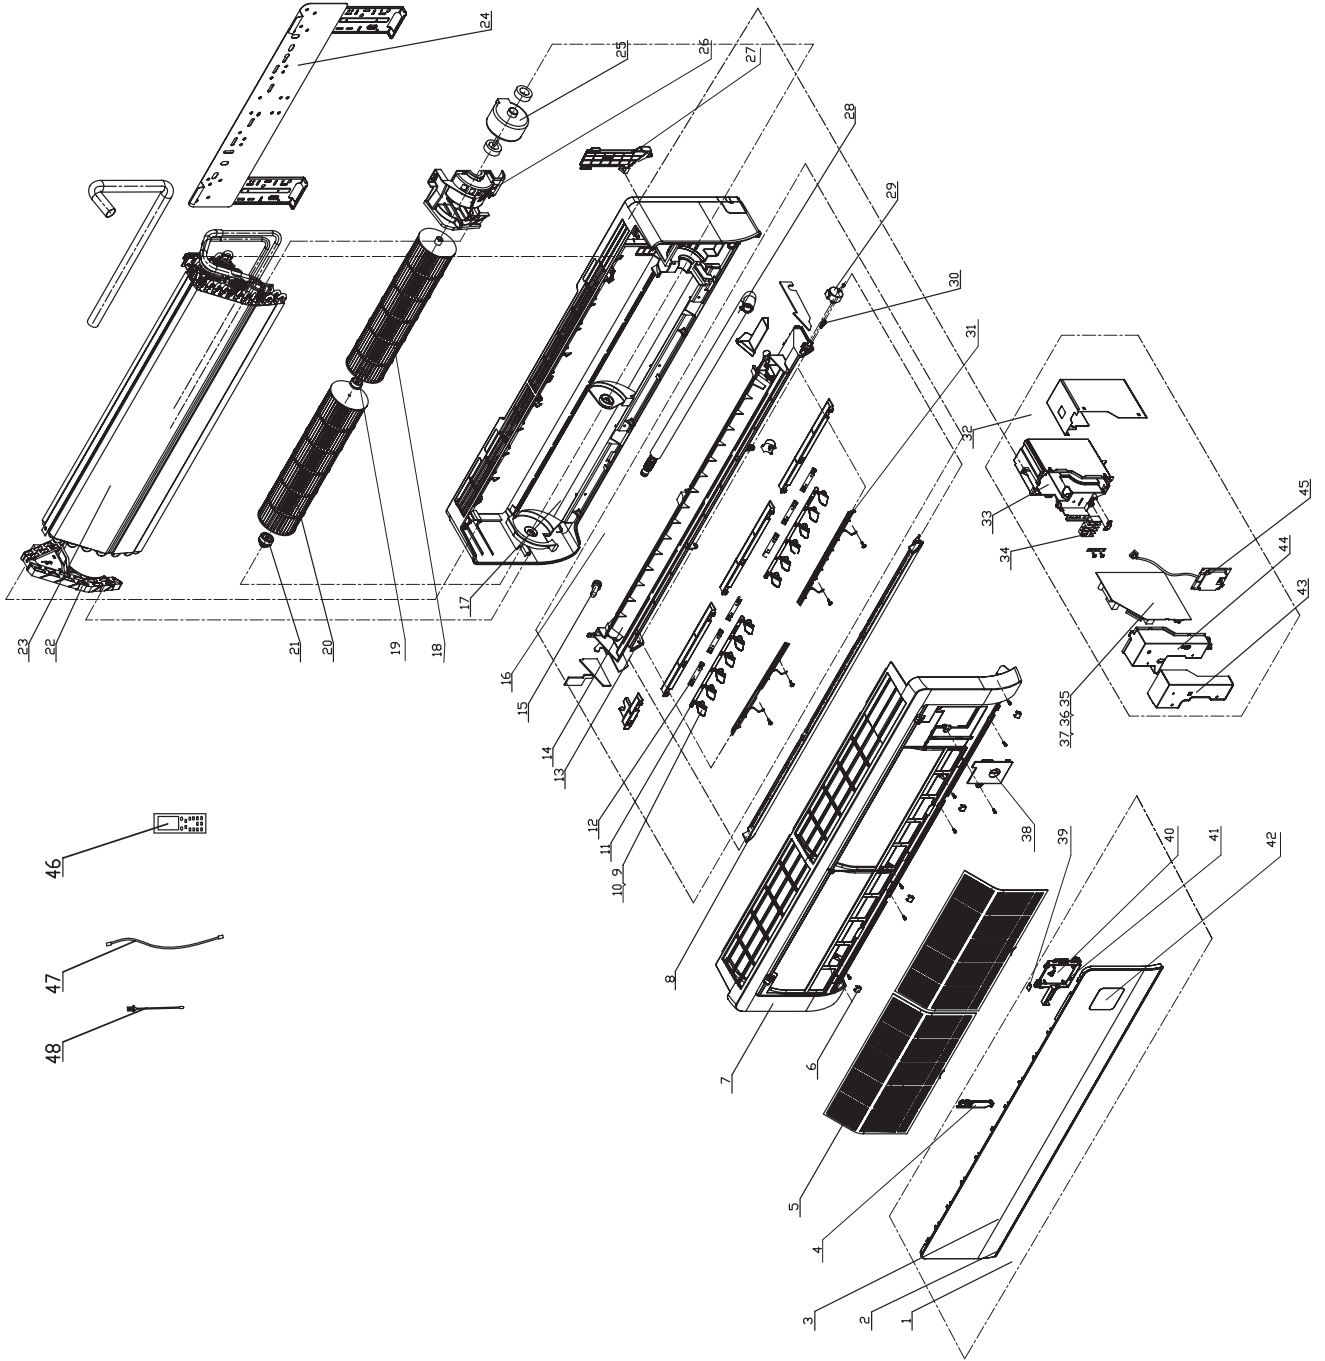

GWH24AC-D3DNA1B/I **Heat Pump 24,000 Btuh 208/230v Indoor Unit**

GWH24AC-D3DNA1B/I
Heat Pump 24,000 Btuh 208/230v Indoor Unit
Product Code: CB115N0645_K54715

NO.	Part Code	Part Description	Qty
1	2001211603	Front Panel Assy	1
2	2019221903	Decorative Board	1
3	20004326	Front Panel	1
4	NA	Stay Bar Sub-Assy	0
5	11124097	Filter Sub-Assy	2
6	24252017	Screw Cover	4
7	2001207001	Front panel Assy	1
8	1051215304P	Guide Louver	1
9	10512097	Air Louver(Manual)	2
10	10512099	Swing Blade(Round Hole)	10
11	10584086	Swing Lever	2
12	26112158	Louver Clamp	1
13	10542008	Axial Bushing	2
14	2018209904	Drainage Tray	1
15	76712012	Drainage Tray Plug	1
16	2018211106	Drainage Tray Assy	1
17	22202096	Rear Case	1
18	10354002	Cross Flow Fan (Right Side)	1
19	76512051	Bearing O-Gasket Sub-Assy	1
20	10354003	Cross Flow Fan (Left Side)	1
21	26152028	Bearing Holder Sub-Assy	1
22	24214082	Evaporator Coil Support Sub-Assy	1
23	1002567	Evaporator Coil Assy	1
24	1252229	Wall-Mounting Frame	1
25	1501209801	Fan Motor	1

NO.	Part Code	Part Description	Qty
26	26112182	Fan Motor Press Plate	1
27	26112156	Pipe Clamp	1
28	523001403	Drainage Pipe	1
29	1521300101	Stepper Motor	1
30	10582070	Crank	1
31	1472021	Rear Grille	2
32	2020219613	Electric Control Box Assy	1
33	2011210001	Electric Control Box	1
34	42011233	Terminal Board	1
35	30138181	Main Control Board	1
36	4202300113	Configeration Jumper Connector	1
37	33010034	Capacitor CBB61	1
38	2011400904P	Electric Control Box Cover2	1
39	NA	Membrane	0
40	20122058	Display Cover 2	1
41	NA	Display Control Box	0
42	NA	Receiver Window	0
43	1412010	Electric Control Box Shield Cover	1
44	2011400801	Electric Control Box Cover1	1
45	30545052	Display Board	1
46	305100502	Remote Control	1
Not Shown	26150003	Remote Control Holder/Cradle	1
47	390000591	Indoor Coil Temperature Sensor	1
48	390000451	Ambient Temperature Sensor	1