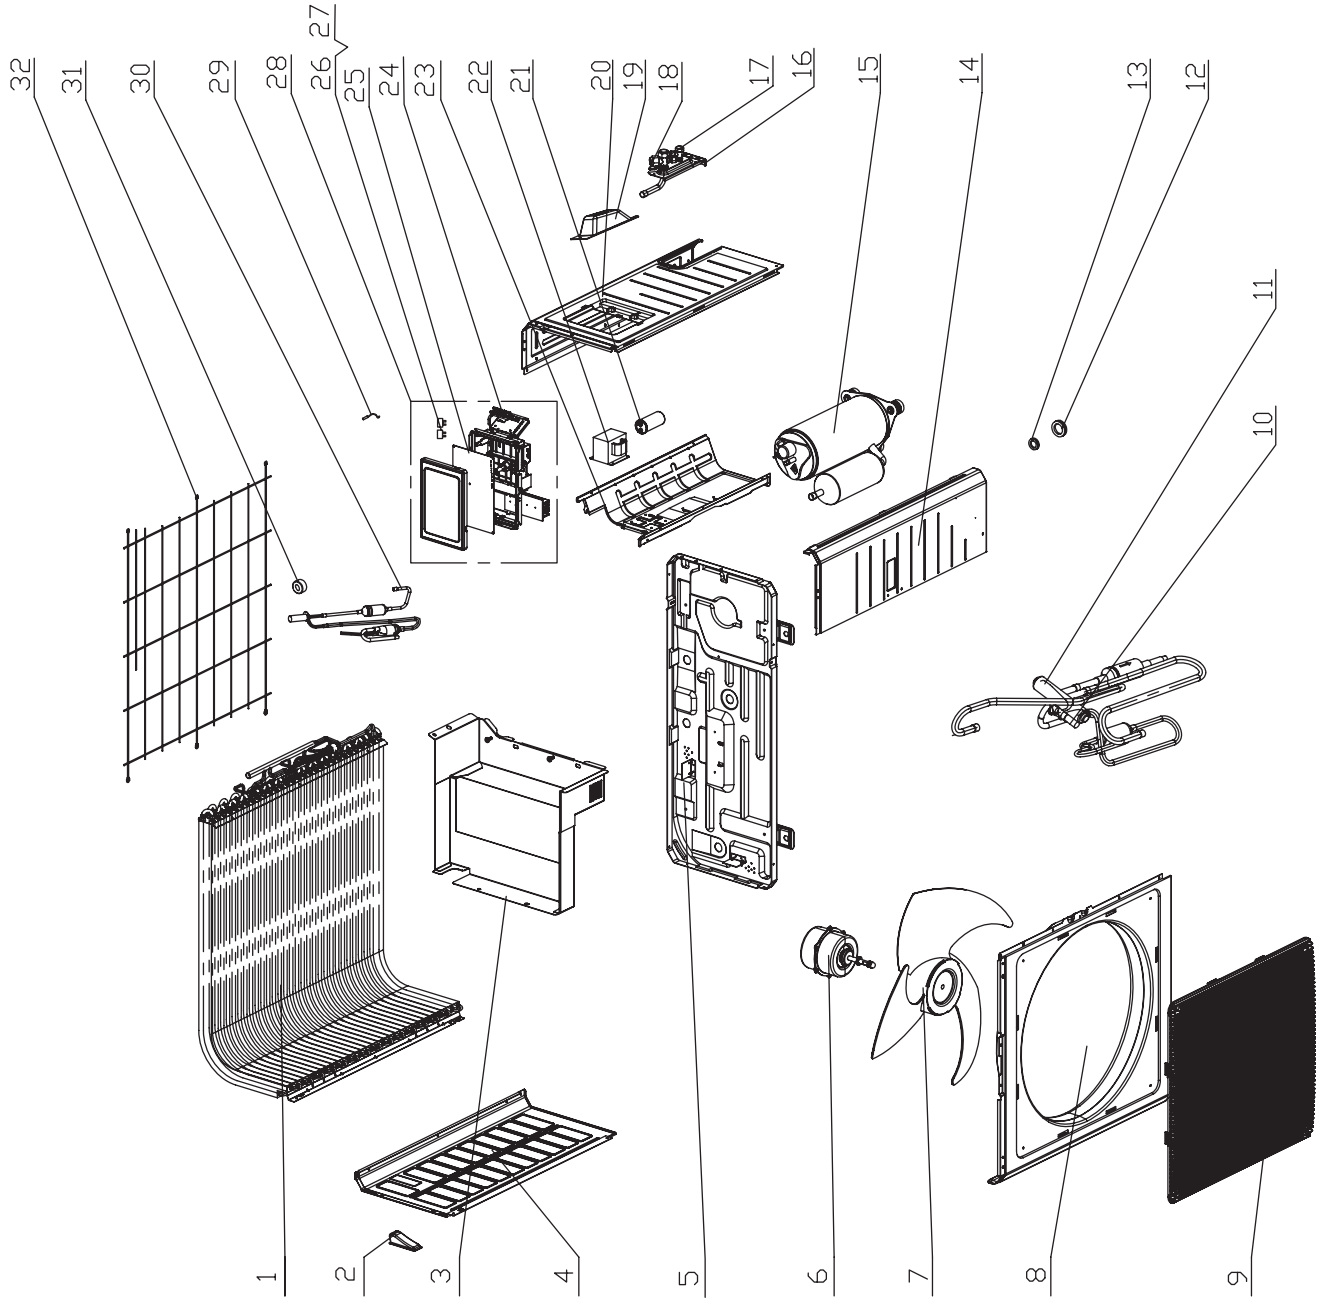

GWH24AC-D3DNA1B/O Heat Pump 24,000 Btuh 208/230v Outdoor Unit

GWH24AC-D3DNA1B/O
Heat Pump 24,000 Btuh 208/230v Outdoor Unit
Product Code: CB115W0451_K54715

NO.	Part Code	Part Description	Qty
1	01113446_K54715	Condenser Coil Assy	1
2	26235401	Left Handle	1
3	1413426	Electric Control Box (fireproofing)	1
4	01305043P	Left Side Plate	1
5	0120377902P	Chassis Sub-Assy	1
6	15014034	Fan Motor	1
7	10335005	Axial Flow Fan	1
8	0143500401P	Cabinet	1
9	1473050	Front Grille	1
10	3123275	4-Way Valve Assy	1
11	4300040045	Magnet Solenoid Coil(4-way Valve)	1
12	6123401	Drainage Connector	1
13	6813401	Drainage Hole Cap	1
14	01303249P	Front Side Plate Sub-Assy	1
15	103501	Compressor And Fittings	1
16	01365435P	Baffle (Valve Support)	1
17	7133616	Cut off Valve	1
18	0171501201P	Valve Support Sub-Assy	1
19	02113032P	Handle Assy	1
20	0130504402P	Right Side Plate	1
21	33000039	Capacitor CBB65	1
22	43130021	Reactor	1

NO.	Part Code	Part Description	Qty
23	1233110	Clapboard Sub-Assy	1
24	42010255	Terminal Board	1
25	30138169	Main Control Board	1
26	44020391	Relay	1
27	44020345	Relay	1
28	260306611	Electric Control Box Assy	1
29	3900030901	Temperature Sensors Assembly**	1
30	7133174	Electronic Expansion Valve	1
31	4300876704	Electric Expand Valve Fitting	1
32	1475013	Rear Grille	1
Not Shown	76710236	Compressor Grommets	3
Not Shown	430004032	4-Way Valve	1
Not Shown	7130239	Cut-off Valve	1
Not Shown	2113109	Handle Assy	1
Not Shown	7215201	Filter	1
Not Shown	721004501	Strainer	1
Not Shown	7138807	Electronic Expansion Valve	1
Not Shown	1705025	Motor Support Sub-Assy	1
Not Shown	01255006P	Top Cover	1
Not Shown	713360301	Cut off Valve Sub-Assy	1
Not Shown	7220019	Filter	1

* Temperature Sensor Assembly contains Discharge, Coil, & Ambient Temperature sensors.