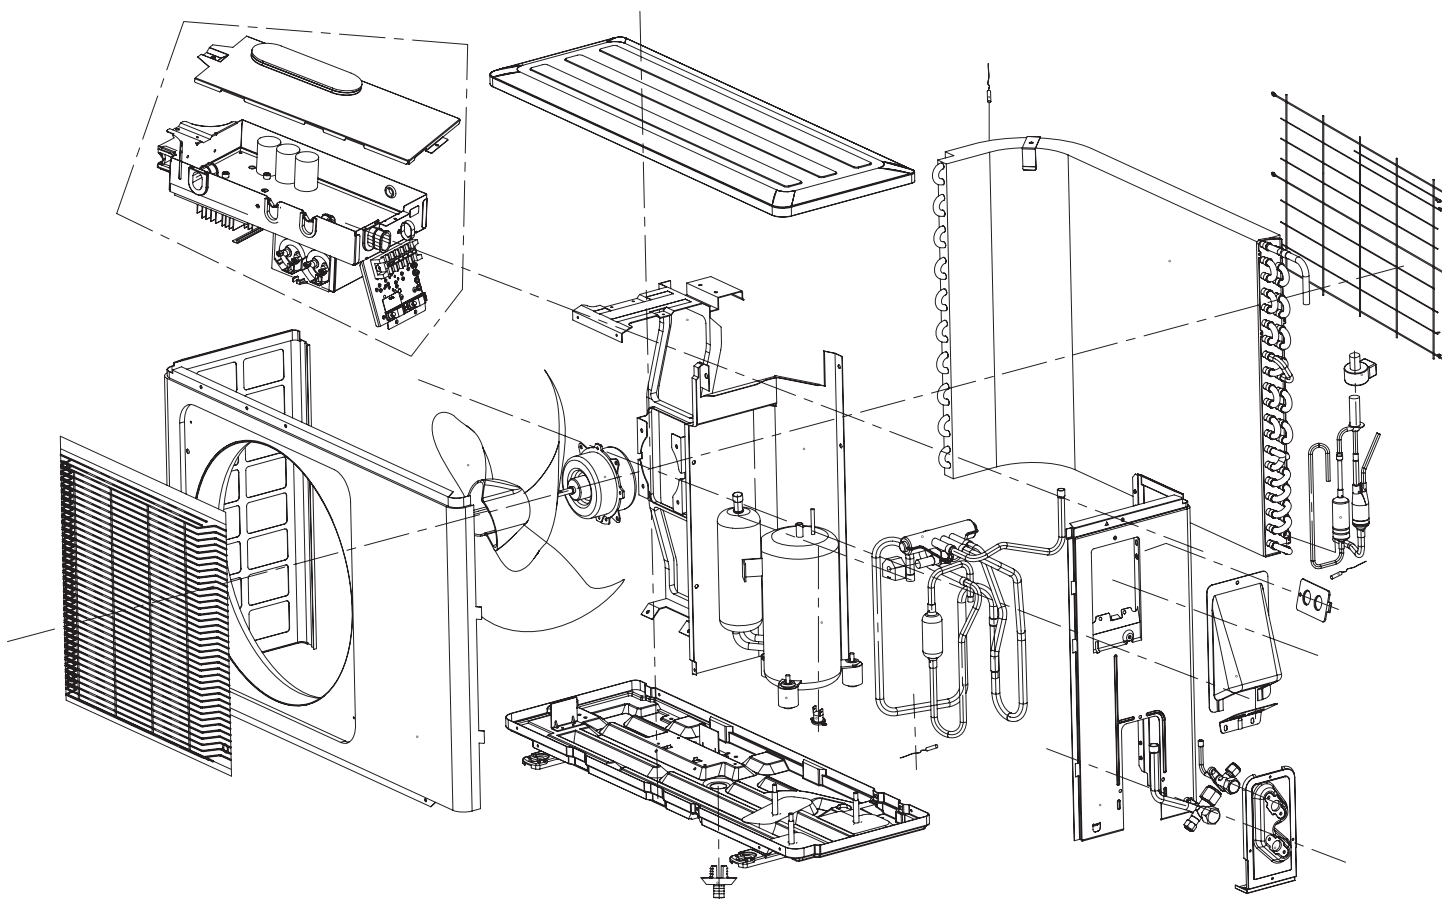

Ductfree Mini-Split Systems
9,000 - 24,000 Btuh

evō

Replacement Parts Catalog

Table of Contents

Model Number	Description	Page
GWH09AB-A3DNA1B-I	Heat Pump 9,000 Btuh 115v Indoor Unit	2-3
GWH09AB-A3DNA1B-O	Heat Pump 9,000 Btuh 115v Outdoor Unit	4-5
GWH12AB-A3DNA1B-I	Heat Pump 12,000 Btuh 115v Indoor Unit	6-7
GWH12AB-A3DNA1B-O	Heat Pump 12,000 Btuh 115v Outdoor Unit	8-9
GWH12AB-D3DNA1B-I	Heat Pump 12,000 Btuh 208/230v Indoor Unit	10-11
GWH12AB-D3DNA1B-O	Heat Pump 12,000 Btuh 208/230v Outdoor Unit	12-13
GWH18AC-D3DNA1B-I	Heat Pump 18,000 Btuh 208/230v Indoor Unit	14-15
GWH18AC-D3DNA1B-O	Heat Pump 18,000 Btuh 208/230v Outdoor Unit	16-17
GWH24AC-D3DNA1B-I	Heat Pump 24,000 Btuh 208/230v Indoor Unit	18-19
GWH24AC-D3DNA1B-O	Heat Pump 24,000 Btuh 208/230v Outdoor Unit	20-21