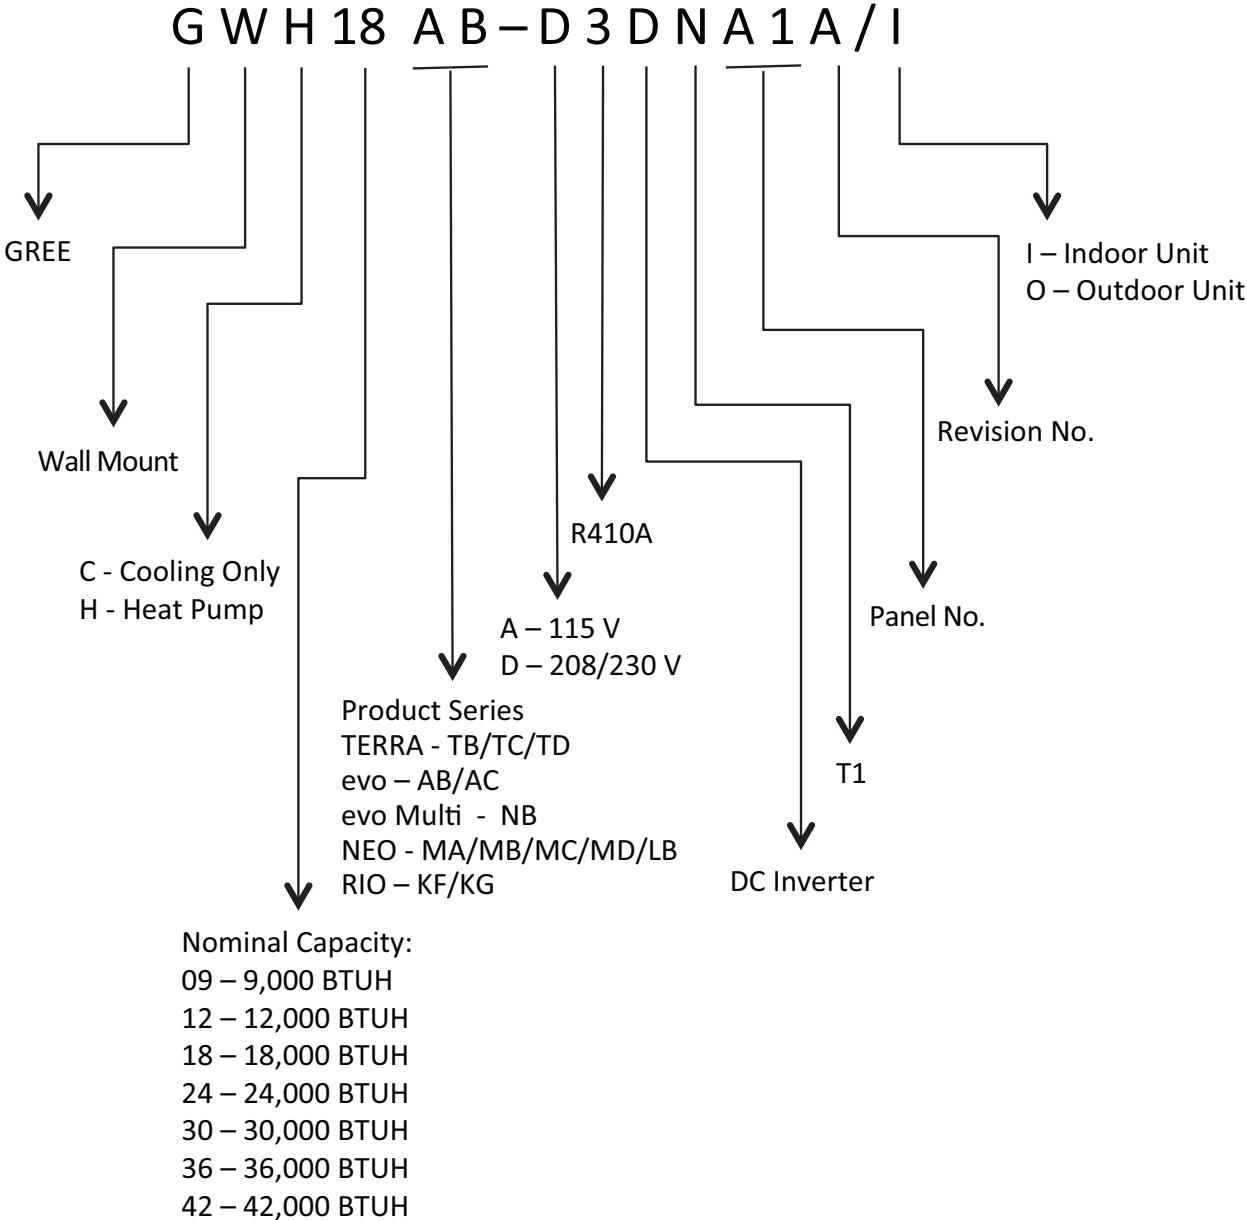

Product Catalog Number-Nomenclature