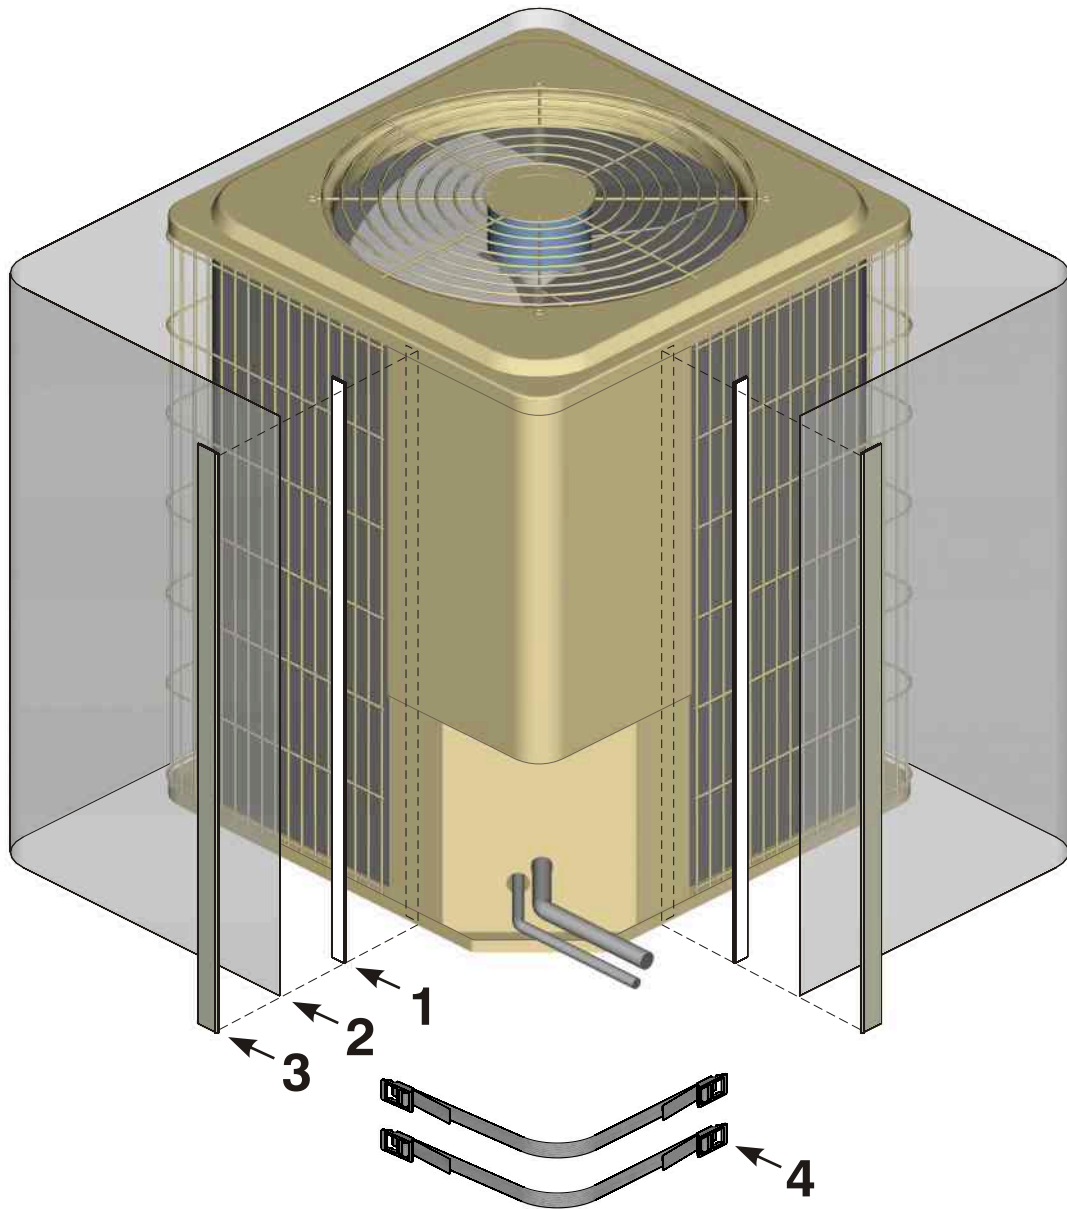

## KLEEN-SCREEN KIT CONTENTS:

1. 39" Magnetic Tracks w/adhesive - (2 each)
2. 39" x 120" Mesh Filter Screen - (1 roll)
3. 39" Snap-On Cover Tracks - (2 each)
4. 60" Nylon Security Straps w/Clips - (2 each)